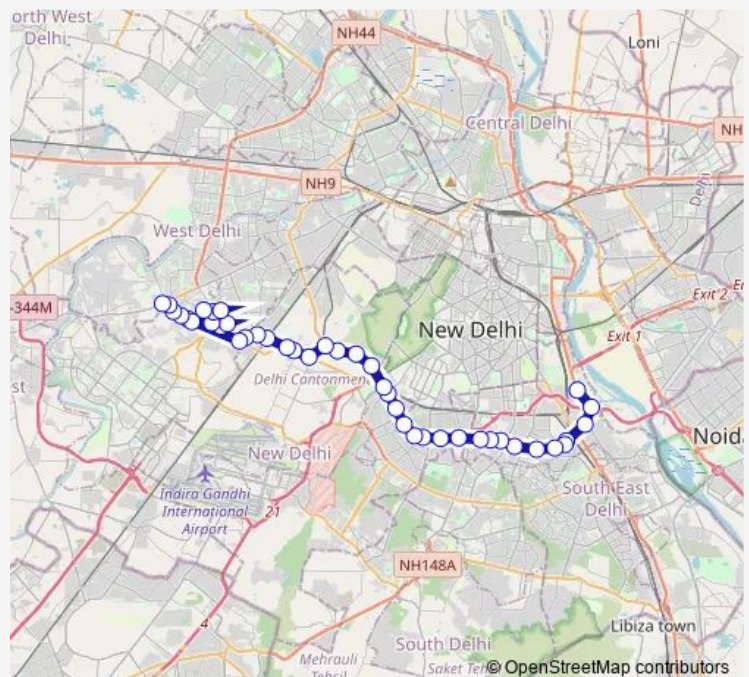

Thursday 06:52-22:06

Friday 06:52-22:06

Saturday 06:52-22:06

Sunday 06:52-22:06

Route info

Direction: Isbt Sarai Kale Khan

Stops: 46

Trip Duration: 1 hour 43 min

711down

BusMaps

Satya Niketan

Arsd College (Dhaura Kuan)

Dhaura Kuan (Ring Road)

R R Lines

Garrison Engg.

Brar Square

Sunday 06:50-22:20

Route info

Direction: Isbt Sarai Kale Khan

Stops: 42

Trip Duration: 2 hour 2 min

Supply Depot

Janak Setu

Nangal Raya Lajwanti Garden