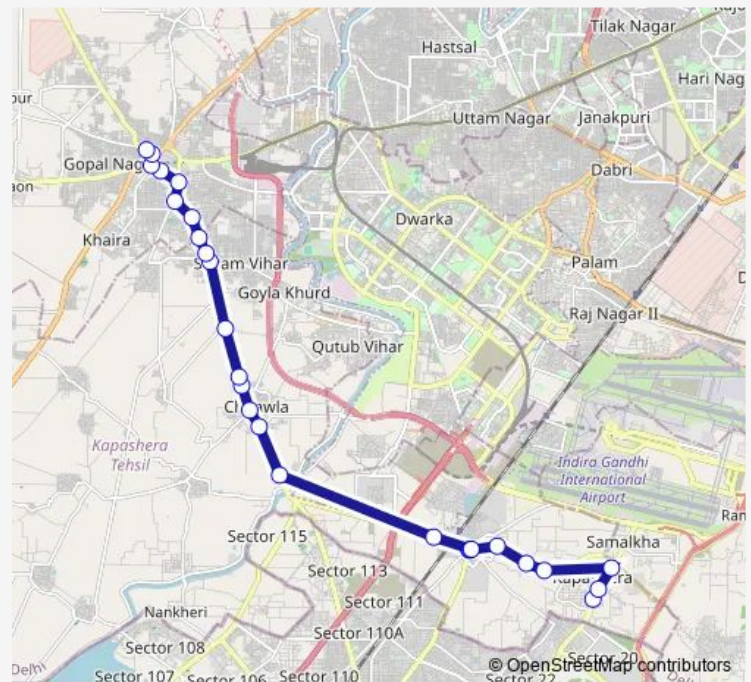

Durga Vihar

BDO Office

Roshan Pura

Route schedule

Kapashera Border — Najafgarh Terminal

Monday 05:35-21:40

Tuesday 05:35-21:40

Wednesday 05:35-21:40

Thursday 05:35-21:40

Friday 05:35-21:40

Saturday 05:35-21:40

Sunday 05:35-21:40

Route info

Direction: Kapashera Border

Stops: 26

Trip Duration: 1 hour 9 min

■ 539kup

BusMaps

Chhawla Stand Najafgarh

Police Station Najafgarh

Najafgarh Dhansa More

Jharoda Crossing Jharoda Road

Najafgarh Terminal

539kup Bus time schedules and route maps are available in an offline PDF at busmaps.com. Use the busmaps.com website to see live bus times, train schedule or subway schedule, and step-by-step directions for all public transit in Gurugram