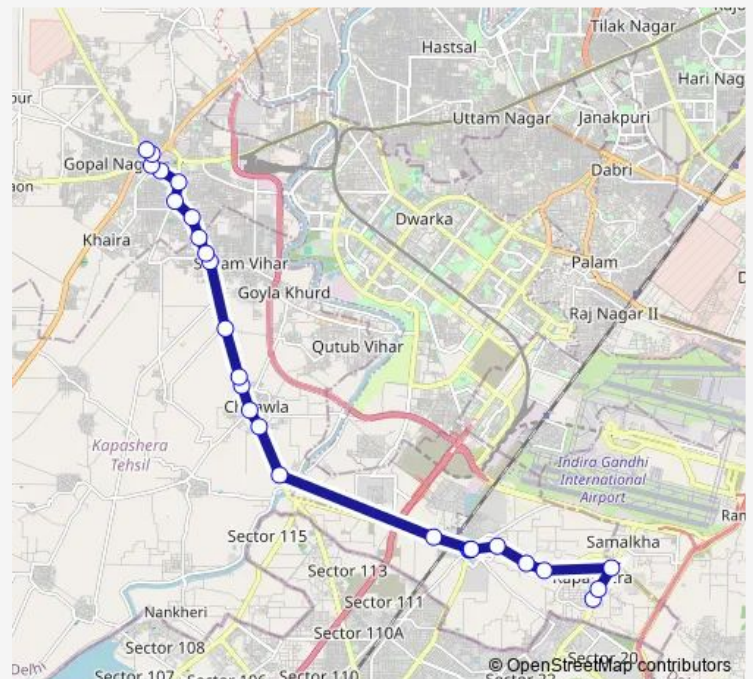

### Route schedule

Kapashera Border — Najafgarh Terminal

Monday 05:35-21:40

Tuesday 05:35-21:40

Wednesday 05:35-21:40

Thursday 05:35-21:40

Friday 05:35-21:40

Saturday 05:35-21:40

### Route info

Direction: Kapashera Border

Stops: 26

Trip Duration: 1 hour 9 min

539kup

BusMaps

Chhawla Stand Najafgarh

Police Station Najafgarh