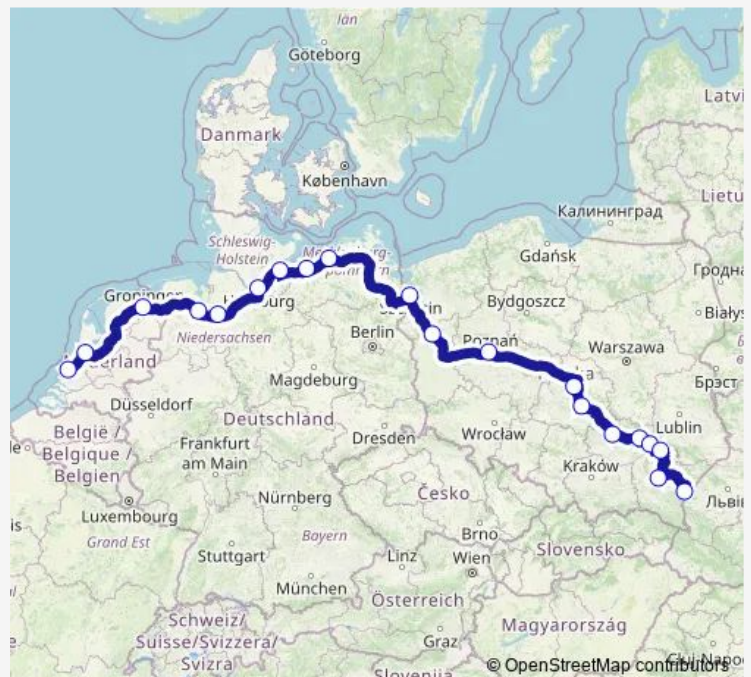

Stalowa Wola, Bus Station

Sandomierz, Bus Station

Opatow, Bus Station

Kielce, Bus Station

Piotrkow Tryb. Pl. Niepodleglosci

Lodz, Bus Station

Poznan, Bus Station Poznan Main Station

Gorzow Wielkopolski, Bus station

Friday 22:59

Saturday —

Sunday —

Route info

Direction: Przemyśl, Bus Station

Stops: 20

Trip Duration: 29 hour 36 min

FlixBus N1399 — Przemyśl - Szczecin - The Hague

Direction

The Hague (Central Station) — Przemysl, Bus Station

20 stops

[Open route schedule](#)

The Hague (Central Station)

Amsterdam Sloterdijk

Groningen central station

Oldenburg central bus station