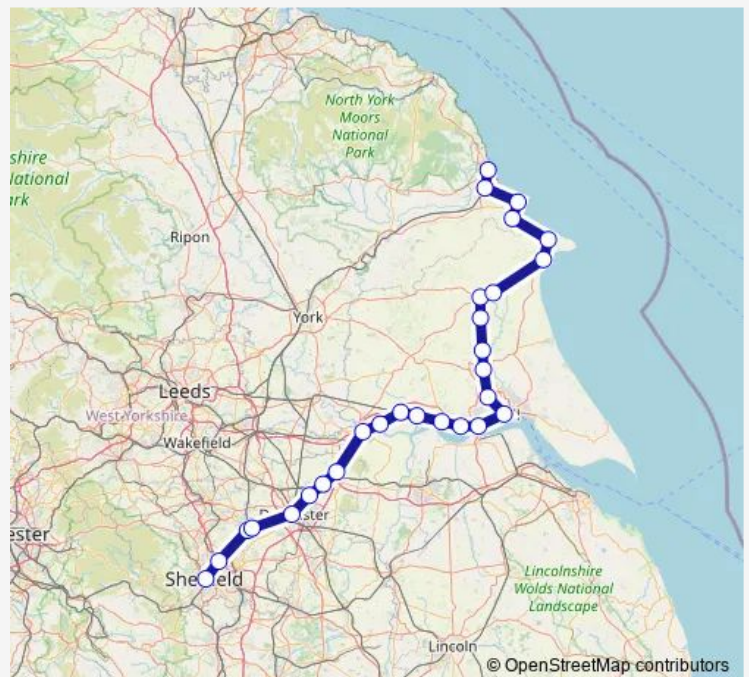

Gilberdyke

Broomfleet

Brough

Ferriby

Hessle

Hull

Cottingham

Beverley

Arram

Hutton Cranswick

Driffield

Route schedule

Sheffield — Scarborough

Monday 05:42-17:57

Tuesday 05:42-17:57

Wednesday 05:42-17:57

Thursday 05:42-17:57

Friday 05:42-17:57

Saturday 05:42-17:57

Sunday 08:36-17:25

Route info

Direction: Sheffield

Stops: 28

Trip Duration: 3 hour 5 min

■ Nt:Shf->Sca — NT train service from SHF to Sca

Nafferton

Bridlington

Bempton

Hunmanby

Filey

Seamer

Scarborough