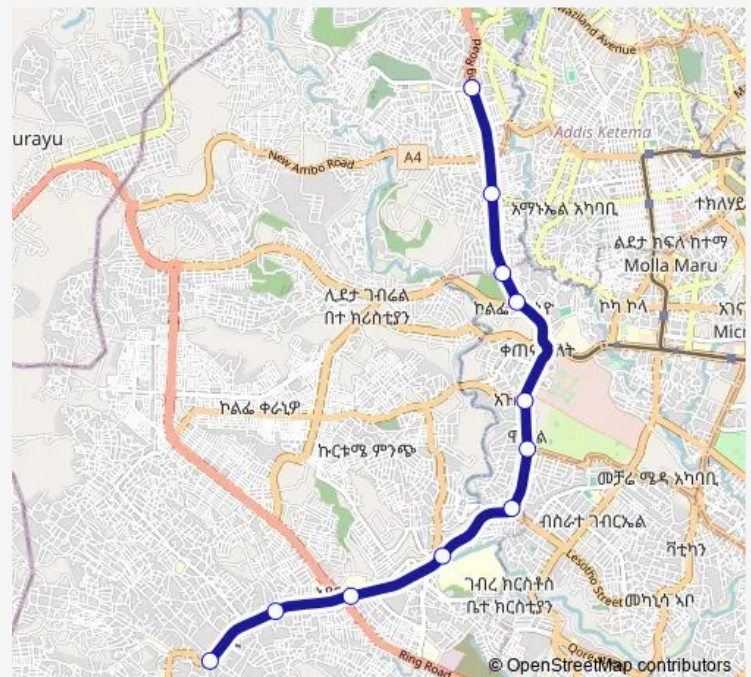

Kara Kore

Route schedule

Atena Tera — Kara Kore

Monday 06:00

Tuesday 06:00

Wednesday 06:00

Thursday 06:00

Friday 06:00

Saturday 06:00

Sunday 06:00

Route info

Direction: Atena Tera

Stops: 11

Trip Duration: 0 hour 40 min

Tx Kolfa 022 — Kara Kore ↔ Atena Tera (Minibus)

Direction

Kara Kore — Atena Tera

12 stops

[Open route schedule](#)

Kara Kore

Gerar

Ayer Tena

Zenebework

3 Kutir Mazoriya (Total)

Kara Kore — Atena Tera

Monday	06:00
Tuesday	06:00
Wednesday	06:00
Thursday	06:00
Friday	06:00
Saturday	06:00
Sunday	06:00

Route info

Direction: Kara Kore

Stops: 12

Trip Duration: 0 hour 48 min

Tx Kolfa 022 Bus time schedules and route maps are available in an offline PDF at busmaps.com. Use the busmaps.com website to see live bus times, train schedule or subway schedule, and step-by-step directions for all public transit in Addis Ababa