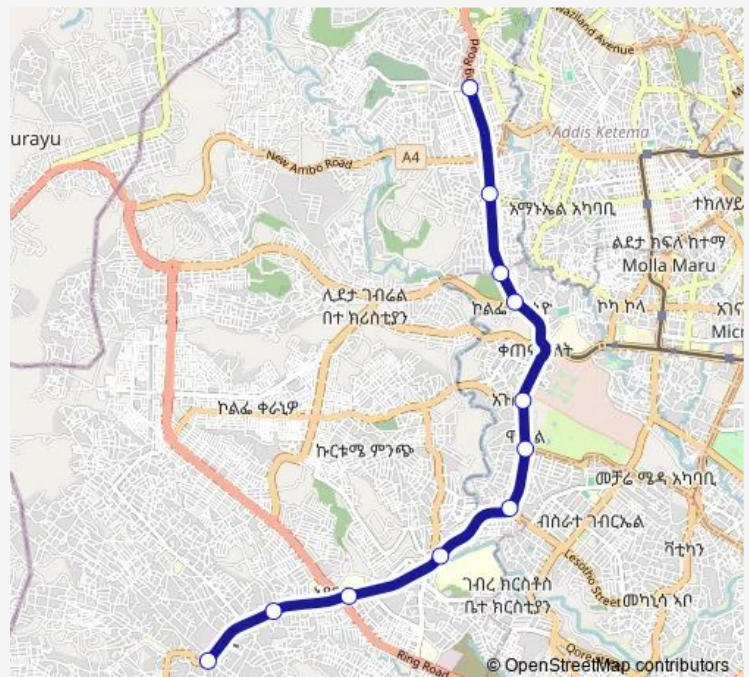

Kara Kore

Route schedule

Atena Tera — Kara Kore

Monday 06:00

Tuesday 06:00

Wednesday 06:00

Thursday 06:00

Friday 06:00

Saturday 06:00

Sunday 06:00

Route info

Direction: Atena Tera

Stops: 11

Trip Duration: 0 hour 40 min

Tx Kolfa 022 — Kara Kore ↔ Atena Tera (Minibus)

Direction

Kara Kore — Atena Tera

12 stops

[Open route schedule](#)

Kara Kore

Gerar

Ayer Tena

Zenebework

3 Kutir Mazoriya (Total)

Kara Kore — Atena Tera

Monday	06:00
Tuesday	06:00
Wednesday	06:00
Thursday	06:00
Friday	06:00
Saturday	06:00
Sunday	06:00

Route info

Direction: Kara Kore

Stops: 12

Trip Duration: 0 hour 48 min

Tx Kolfa 022 Bus time schedules and route maps are available in an offline PDF at busmaps.com. Use the busmaps.com website to see live bus times, train schedule or subway schedule, and step-by-step directions for all public transit in Addis Ababa