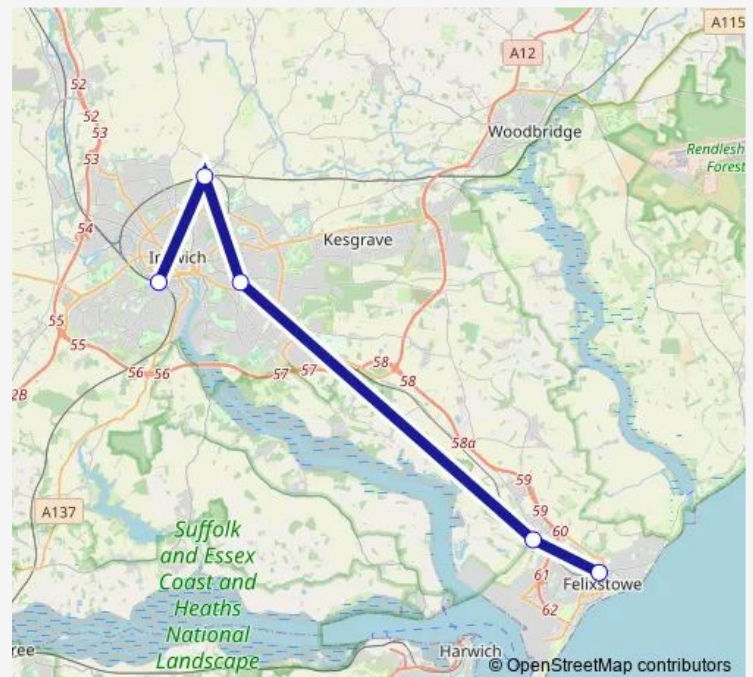

Thursday 05:04-22:28

Friday 05:04-22:28

Saturday 05:58-22:28

Sunday 09:55-19:55

Route info

Direction: Ipswich

Stops: 5

Trip Duration: 0 hour 26 min