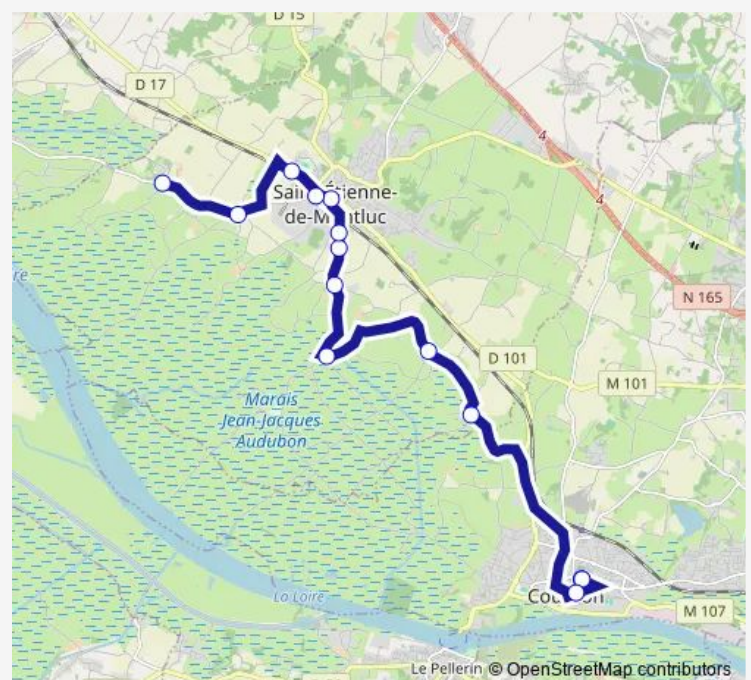

### Route schedule

Col Paul Langevin - Coueron — Blanchais la - St Etienne de M.

Monday 17:14

Tuesday 17:14

Wednesday 12:12-12:42

Thursday 17:14

Friday 17:14

Saturday —

### Route info

Direction: Col Paul Langevin - Coueron

Stops: 14

Trip Duration: 0 hour 36 min