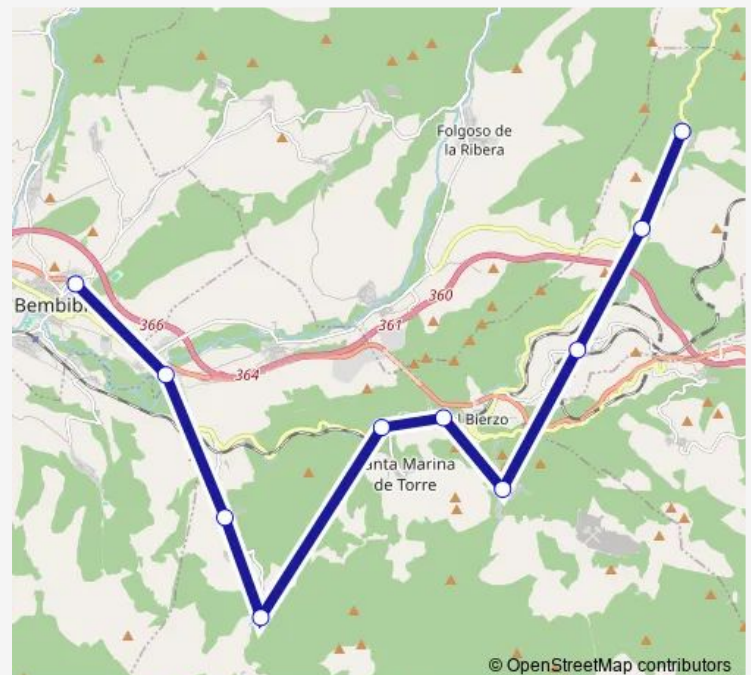

**Direction**

Bembibre — Tremor De Abajo

10 stops

[Open route schedule](#)

Bembibre

Ventas De Albares

San Andres De Las Puentes

San Facundo Le

Santa Marina De Torre

Torre Del Bierzo

Sta. Cruz De Monte

La Granja De San Vicente

Cerezal De Tremor

Tremor De Abajo

## Route schedule

Bembibre — Tremor De Abajo

Monday —

Tuesday —

Wednesday —

Thursday 12:30

Friday —

Saturday —

## Route info

Direction: Bembibre

Stops: 10

Trip Duration: 1 hour 0 min

ALSA - Grnj-Bem Bus time schedules and route maps are available in an offline PDF at [busmaps.com](https://busmaps.com). Use the [busmaps.com](https://busmaps.com) website to see live bus times, train schedule or subway schedule, and step-by-step directions for all public transit in Torre del Bierzo