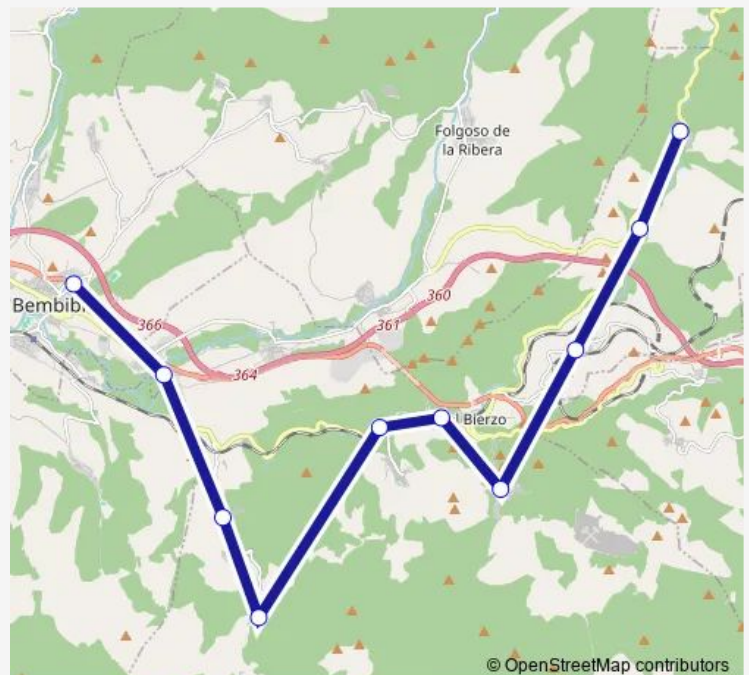

Direction

Bembibre — Tremor De Abajo

10 stops

[Open route schedule](#)

Bembibre

Ventas De Albares

San Andres De Las Puentes

San Facundo Le

Santa Marina De Torre

Torre Del Bierzo

Sta. Cruz De Monte

La Granja De San Vicente

Cerezal De Tremor

Tremor De Abajo

Route schedule

Bembibre — Tremor De Abajo

Monday —

Tuesday —

Wednesday —

Thursday 12:30

Friday —

Saturday —

Sunday —

Route info

Direction: Bembibre

Stops: 10

Trip Duration: 1 hour 0 min

Alsa - Grnj-Bem Bus time schedules and route maps are available in an offline PDF at busmaps.com. Use the busmaps.com website to see live bus times, train schedule or subway schedule, and step-by-step directions for all public transit in Torre del Bierzo