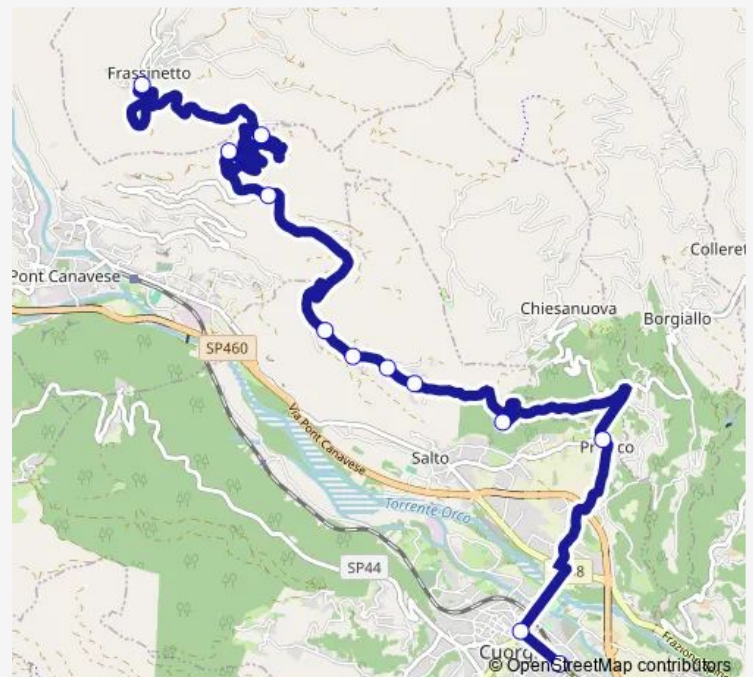

Cuorgne' - Navetta

Cuorgne' - Nava

Cuorgne' - Ronchino

Cuorgne' - Ronchi Inferiore

Cuorgne' - Deiro Superiore

Priacco - Incrocio SP 45 - SP 266

Cuorgne' - VIA Ivrea 5

Route schedule

Frassinetto — Cuorgne' - VIA Ivrea 5

Monday 07:00-15:15

Tuesday 07:00-15:15

Wednesday 07:00-15:15

Thursday 07:00-15:15

Friday 07:00-15:15

Saturday —

Sunday —

Route info

Direction: Frassinetto

Stops: 11

Trip Duration: 0 hour 35 min

■ 544 — Cuorgne'-Faiallo-Frassinetto

BusMaps

Direction

Cuorgne' - Stazione Ferroviaria — Frassinetto

Monday	06:25-14:45
Tuesday	06:25-14:45
Wednesday	06:25-14:45
Thursday	06:25-14:45
Friday	06:25-14:45
Saturday	—
Sunday	—

Route info

Direction: Cuorgne' - Stazione Ferroviaria

Stops: 12

Trip Duration: 0 hour 30 min