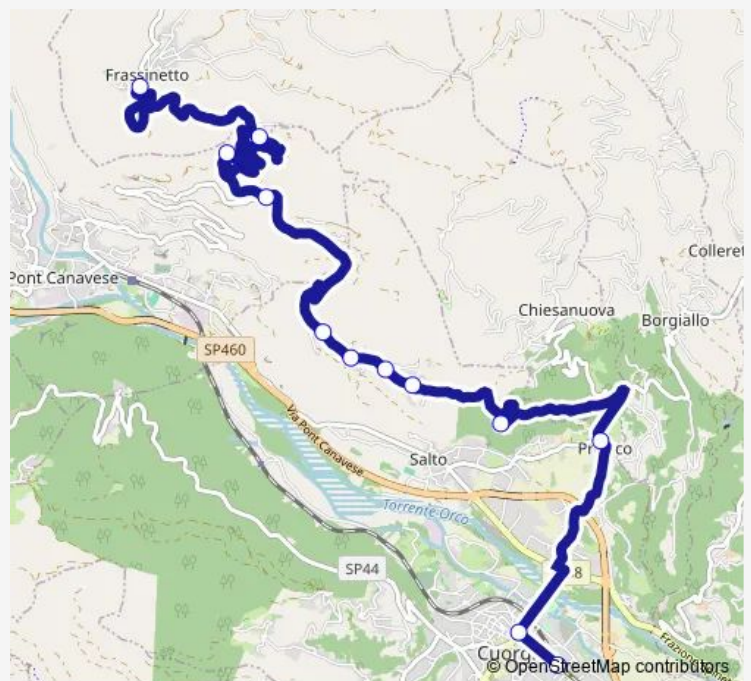

Friday 06:25-15:00

Saturday —

Sunday —

**Route info**

Direction: CUORGNE' - STAZIONE FERROVIARIA

Stops: 12

Trip Duration: 0 hour 30 min

■ 544 — Cuorgne'-Faiallo-Frassinetto

**Direction**

FRASSINETTO — CUORGNE' - VIA IVREA, 5

11 stops

[Open route schedule](#)

FRASSINETTO

FONTANA ROSSA

FAIALLO - BIVIO

PONT CANAVESE - FAIALLO - BIVIO

## Route info

Direction: FRASSINETTO

Stops: 11

Trip Duration: 0 hour 35 min

**Direction**

FRASSINETTO — CUORGNE' - VIA IVREA, 5

11 stops

[Open route schedule](#)

## Route schedule

FRASSINETTO — CUORGNE' - VIA IVREA, 5

Monday	07:00-15:30
Tuesday	07:00-15:30
Wednesday	07:00-15:30
Thursday	15:30
Friday	07:00-15:30
Saturday	—
Sunday	—