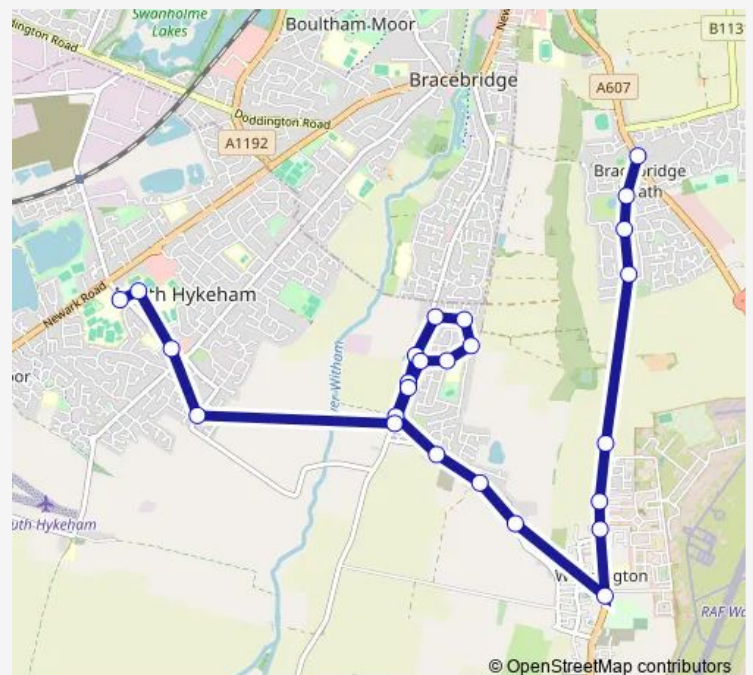

Bus 544 Lincoln Bracebridge Heath - North Kesteven Schools

[Go to website](#)

Direction

Library — North Kesteven School bus park

25 stops

[Open route schedule](#)

- Library
- Holme Close
- St John's Road
- Jensen Road
- High Dyke
- Pottergate Close
- Vanwall Drive
- Cliff Village Medical Practice
- Hill Bottom
- Somerville Close
- Melbourne Way
- Meadowfield Close
- 404 Brant Road
- Social Club
- Mulberry Close
- Sherwood Drive
- Rowan Road
- Primary School
- Lime Crescent
- 431 Brant Road
- Meadowfield Close

Route schedule

Library — North Kesteven School bus park

Monday	08:02
Tuesday	08:02
Wednesday	08:02
Thursday	08:02
Friday	08:02
Saturday	—
Sunday	—

Route info

Direction: Library

Stops: 25

Trip Duration: 0 hour 33 min

■ 544 — Lincoln Bracebridge Heath - North Kesteven Schools

Russell Avenue

Social Club

Robert Pattinson School bus park

North Kesteven School bus park

Direction

North Kesteven School bus park — Library

27 stops

Lime Crescent

Cedar Close

Primary School

Rowan Road

Sherwood Drive

Mulberry Close

Social Club

431 Brant Road