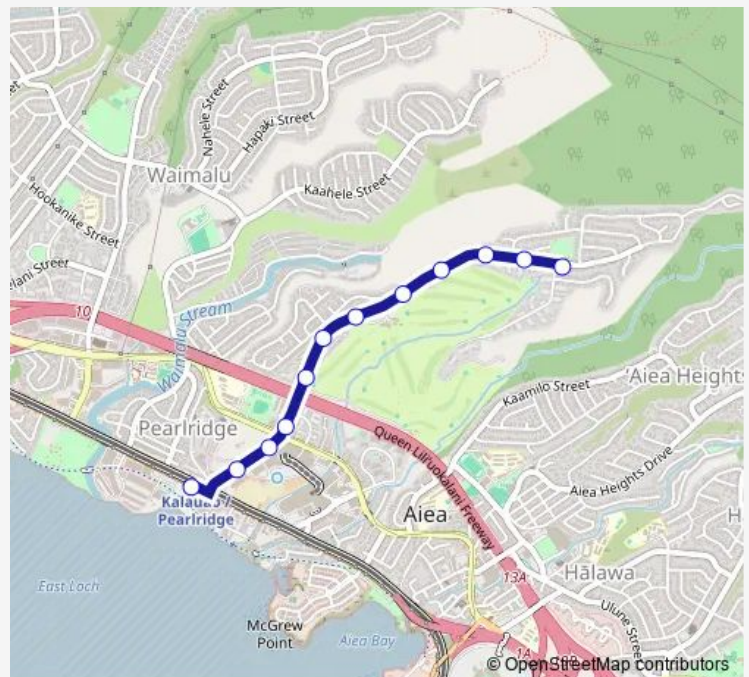

Thursday 04:20-19:20

Friday 04:20-19:20

Saturday 07:19-19:19

Sunday 07:19-19:19

Route info

Direction: Kamehameha HWY + Kalauao Pearlridge Station

Stops: 12

Trip Duration: 0 hour 8 min

Friday 04:33-19:33

Saturday 07:33-19:33

Sunday 07:33-19:33

Route info

Direction: Kaonohi ST + IHO PI

Stops: 20

Trip Duration: 0 hour 10 min

544 Bus time schedules and route maps are available in an offline PDF at busmaps.com. Use the busmaps.com website to see live bus times, train schedule or subway schedule, and step-by-step directions for all public transit in Honolulu