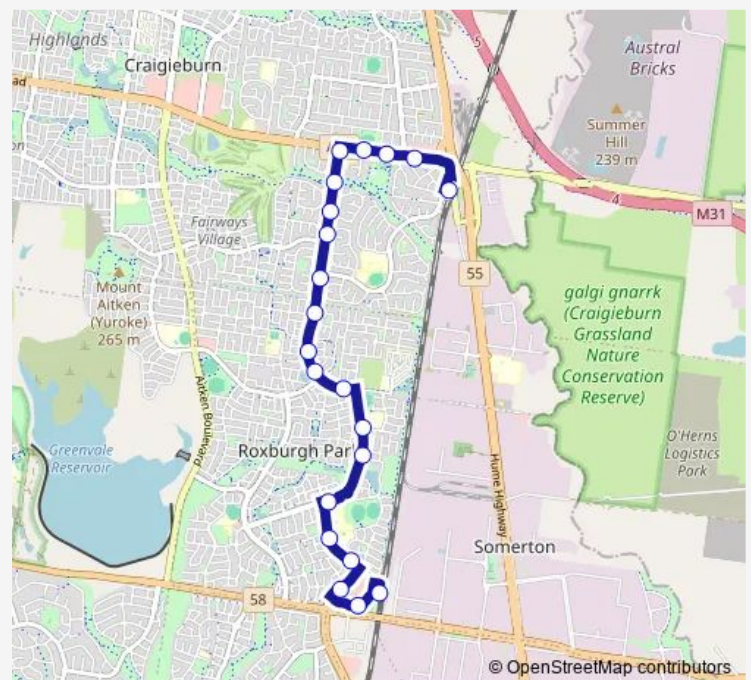

Roxburgh Park SC/David Munroe Dr (Roxburgh Park)

Route schedule

Craigieburn Railway Station/Walters St (Craigieburn) — Roxburgh Park Station/Thomas Brunton Pde (Roxburgh Park)

Monday 05:34-21:14

Tuesday 05:34-21:14

Wednesday 05:34-21:14

Thursday 05:34-21:14

Friday 05:34-21:14

Saturday 05:56-21:19

Sunday 05:56-21:19

Route info

Direction: Craigieburn Railway Station/Walters St (Craigieburn)

Stops: 21

Trip Duration: 0 hour 17 min

544 — Roxburgh Park - Craigieburn

Roxburgh Park SC (Roxburgh Park)

Roxburgh Park Station/Thomas Brunton Pde (Roxburgh Park)

Direction

Roxburgh Park Station/Thomas Brunton Pde (Roxburgh Park) — Craigieburn Railway Station/Walters St (Craigieburn)

21 stops

[Open route schedule](#)

Roxburgh Park Station/Thomas Brunton Pde (Roxburgh Park)

David Munroe Dr/Thomas Brunton Pde (Roxburgh Park)

Roxburgh Park Primary School/Thomas Brunton Pde (Roxburgh Park)