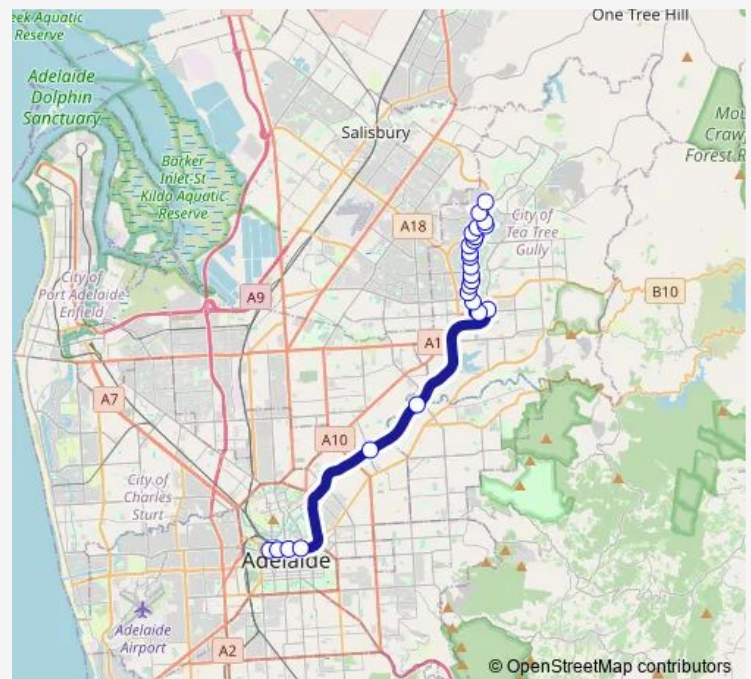

Stop C1 Currie St - North side — Zone E Golden Grove Interchange

Monday

—

Tuesday

—

Wednesday

—

Thursday

—

Friday

—

Saturday

—

Sunday

16:50-17:20

Route info

Direction: Stop C1 Currie St - North side

Stops: 25

Trip Duration: 0 hour 43 min

544 — Golden Grove Interchange to City

Stop 58 Richardson Dr - North West side

Stop 59 Avalon Dr - South West side

Stop 60 Surrey Farm Dr - West side

Zone E Golden Grove Interchange

Direction

Zone E Golden Grove Interchange — Stop W1 Currie St - South side

24 stops

[Open route schedule](#)

Zone E Golden Grove Interchange

Stop 60 Surrey Farm Dr - East side