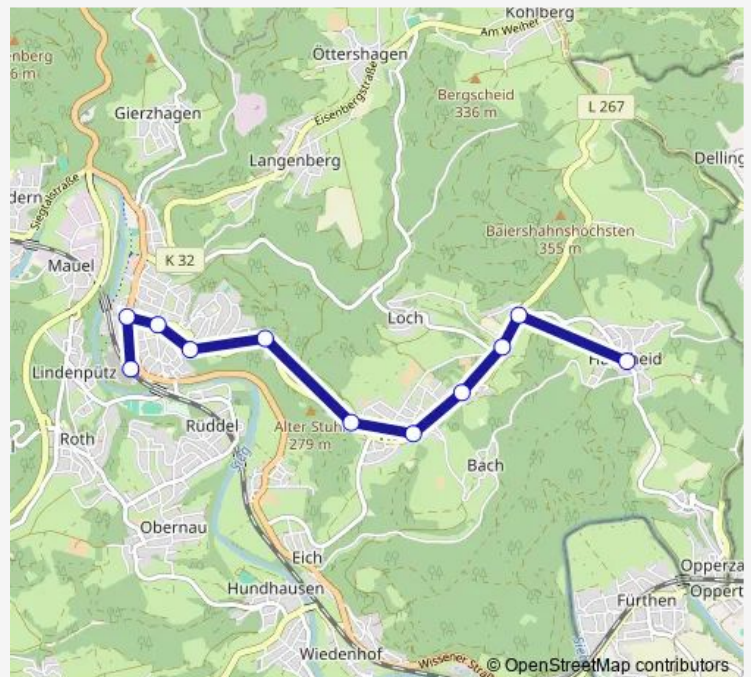

Windeck Hurst Hurster Hof

Windeck Hurst Severinsweg

Windeck Rosbach Waldkrankenhaus

Windeck Rosbach Wardenbach

Windeck Rosbach Bachmühlenweg

Windeck Rosbach Rolandseck

Windeck Rosbach Bf

Route schedule

Route info

Direction: Windeck Halscheid

Stops: 11

Trip Duration: 0 hour 12 min

Direction

Windeck Rosbach Bf — Windeck Halscheid

11 stops

[Open route schedule](#)

Thursday 06:09-17:39

Friday 06:09-17:39

Saturday 07:09

Sunday —

Route info

Direction: Windeck Rosbach Bf

Stops: 11

Trip Duration: 0 hour 12 min

Thursday 07:37-20:37

Friday 07:37-20:37

Saturday 07:37-20:37

Sunday 07:37-20:37

Route info

Direction: Windeck Halscheid

Stops: 11

Trip Duration: 0 hour 12 min