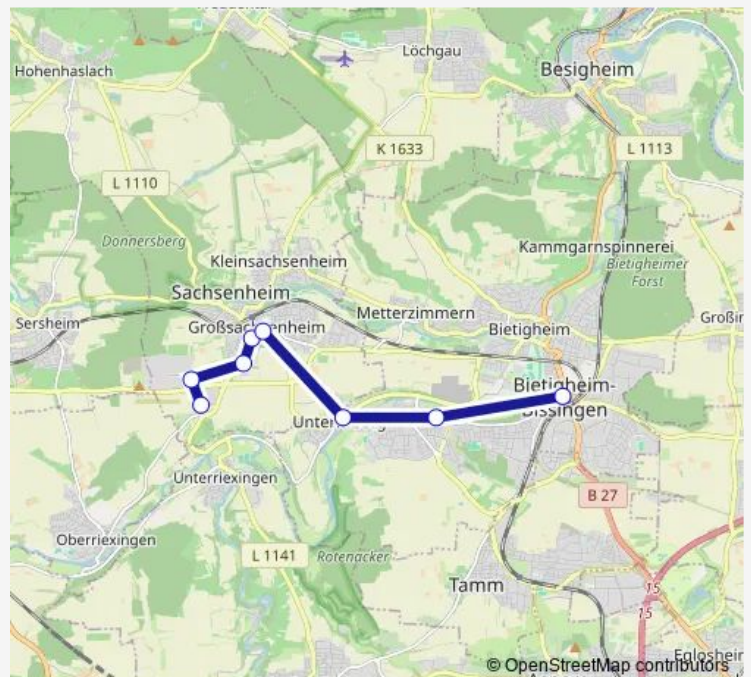

Großsachsenheim Hauptstr.

Großsachsh. Bildungscampus

Großsachsh. Oberriexing. Str.

Großsachsenheim Winkels

Großsachsenheim Porsche

Großsachsenheim Breuninger

Route schedule

Bietigheim — Großsachsenheim Breuninger

Monday 05:31

Tuesday 05:31

Wednesday 05:31

Thursday 05:31

Friday 05:31

Saturday —

Sunday —

Route info

Direction: Bietigheim

Stops: 10

Trip Duration: 0 hour 19 min

Direction

Großsachsenheim Porsche — Bietigheim

9 stops

[Open route schedule](#)

Großsachsenheim Porsche

Wednesday 15:05-23:45

Thursday 15:05-23:45

Friday 15:05-23:45

Saturday —

Sunday —

Route info

Direction: Großsachsenheim Breuninger

Stops: 8