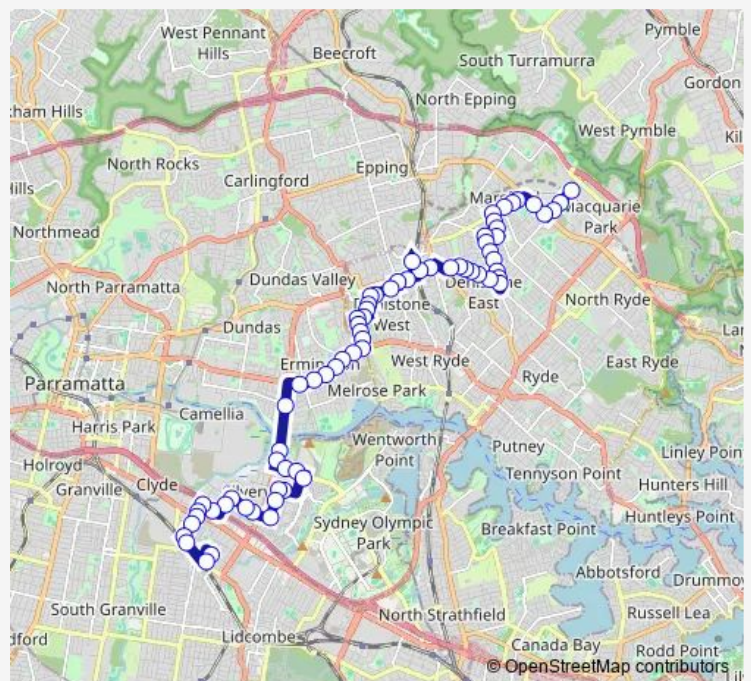

Avenue Of Africa Before Holker St

Holker St After Avenue Of Africa

Newington Rd After Holker St

Cricket Central, Clyde St

Silverwater Rd At South St

Victoria Rd At Spurway St

Route schedule

Auburn Station, Northumberland Rd, Stand C — Victoria Rd At Spurway St

Monday 08:42

Tuesday 08:42

Wednesday 08:42

Thursday 08:42

Friday 08:42

Saturday —

Sunday —

Route info

Direction: Auburn Station, Northumberland Rd, Stand C

Stops: 21

Trip Duration: 0 hour 26 min

544 — Macquarie Centre to Auburn via Eastwood

## Direction

Macquarie Centre, Stand A — Auburn Station, Northumberland Rd, Stand C

68 stops

[Open route schedule](#)

Macquarie Centre, Stand A

Herring Rd Opp Dunmore Lang College

Herring Rd After Ivanhoe Pl