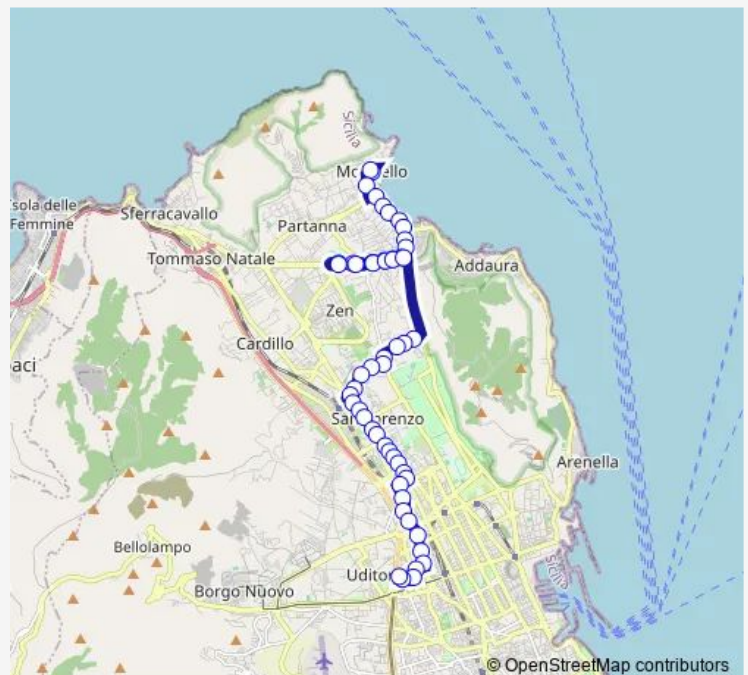

Thursday 06:55-07:30

Friday 06:55-07:30

Saturday 06:55-07:30

Sunday —

Route info

Direction: Torre Piano Gallo Interna

Stops: 43

Trip Duration: 0 hour 35 min

Strasburgo Danimarca

Strasburgo Belgio

Strasburgo Briuccia

Strasburgo DE Gasperi

DE Gasperi Nebrodi

Nebrodi Sardegna

Aquileia Delle Alpi

Aquileia Lazio