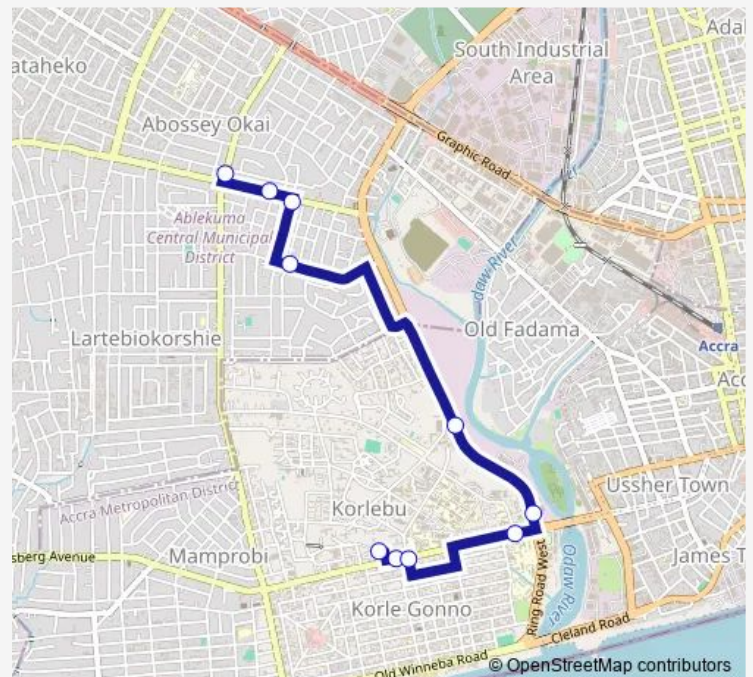

Route schedule

Korle Bu — Zongo Junction

Monday 06:00

Tuesday 06:00

Wednesday 06:00

Thursday 06:00

Friday 06:00

Saturday 06:00

Sunday 06:00

Route info

Direction: Korle Bu

Stops: 10

Trip Duration: 0 hour 26 min

544 — Zongo Junction ↔ Korle Bu

Direction

Zongo Junction — Korle Bu

14 stops

[Open route schedule](#)

Zongo Junction

Pipeier Naa

Black Smith

Radio Gold

Korle Bu Junction

Salvation Army