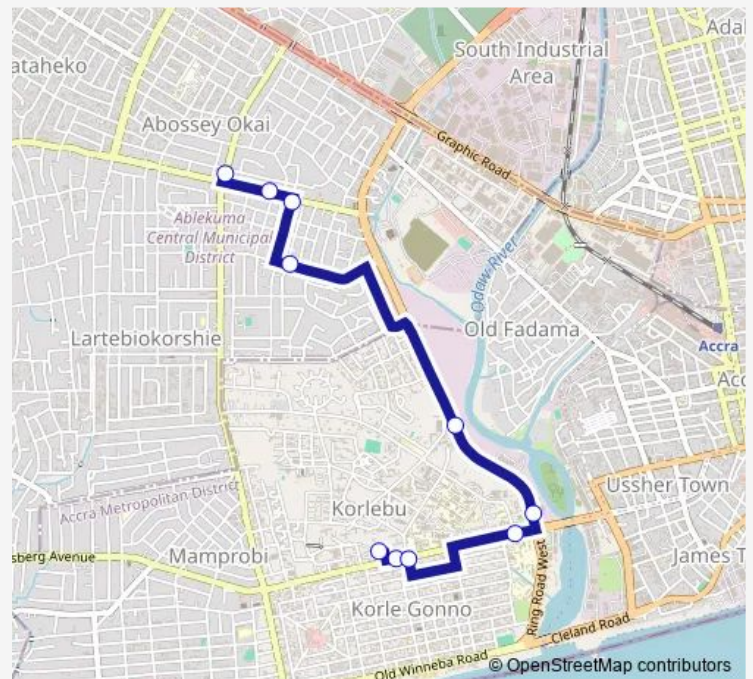

Route schedule

Korle Bu — Zongo Junction

Monday 06:00

Tuesday 06:00

Wednesday 06:00

Thursday 06:00

Friday 06:00

Saturday 06:00

Sunday 06:00

Route info

Direction: Korle Bu

Stops: 10

Trip Duration: 0 hour 26 min

544 — Zongo Junction ↔ Korle Bu

Direction

Zongo Junction — Korle Bu

14 stops

[Open route schedule](#)

Zongo Junction

Pipeier Naa

Black Smith

Radio Gold

Korle Bu Junction

Salvation Army

Sunday 06:00

Route info

Direction: Zongo Junction

Stops: 14

Trip Duration: 0 hour 21 min

544 Bus time schedules and route maps are available in an offline PDF at busmaps.com. Use the busmaps.com website to see live bus times, train schedule or subway schedule, and step-by-step directions for all public transit in Accra