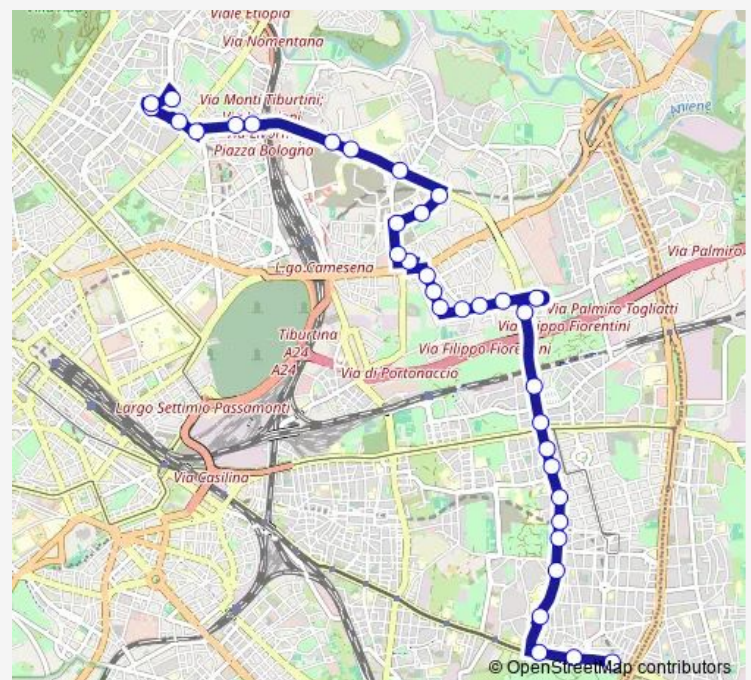

Serenissima/Pisino

Route schedule

BRESSANONE/S. AGNESE ANNIBALIANO (MB1) —
PARCO DI CENTOCELLE (MC)

Monday	06:00-22:30
Tuesday	06:00-22:30
Wednesday	06:00-22:30
Thursday	06:00-22:30
Friday	06:00-22:30
Saturday	06:00-22:30
Sunday	06:00-22:30

Route info

Direction: BRESSANONE/S. AGNESE ANNIBALIANO
(MB1)

Stops: 37

Trip Duration: 0 hour 38 min

Serenissima/Prenestina

TOR DE' Schiavi/Prenestina

TOR DE' Schiavi/Mattirolo

TOR DE' Schiavi/Anagni