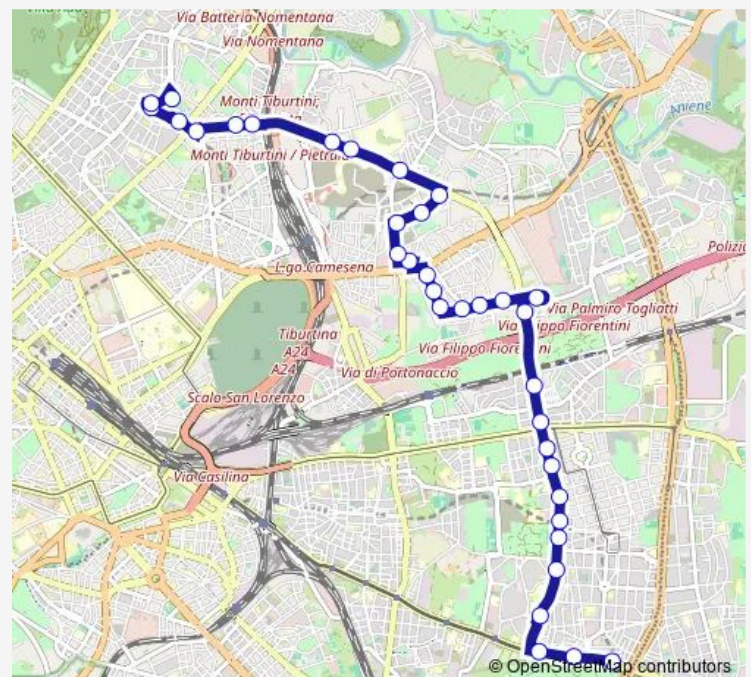

Andriulli/Bergamini

Serenissima/FI2

Serenissima/Pisino

Route schedule

Bressanone/S. Agnese Annibaliano (Mb1) — Parco DI Centocelle (Mc)

Monday	06:00-22:30
Tuesday	06:00-22:30
Wednesday	06:00-22:30
Thursday	06:00-22:30
Friday	06:00-22:30
Saturday	06:00-22:30
Sunday	06:00-22:30

Route info

Direction: Bressanone/S. Agnese Annibaliano (Mb1)

Stops: 37

Trip Duration: 0 hour 43 min

544

BusMaps

Serenissima/Prenestina

TOR DE' Schiavi/Prenestina