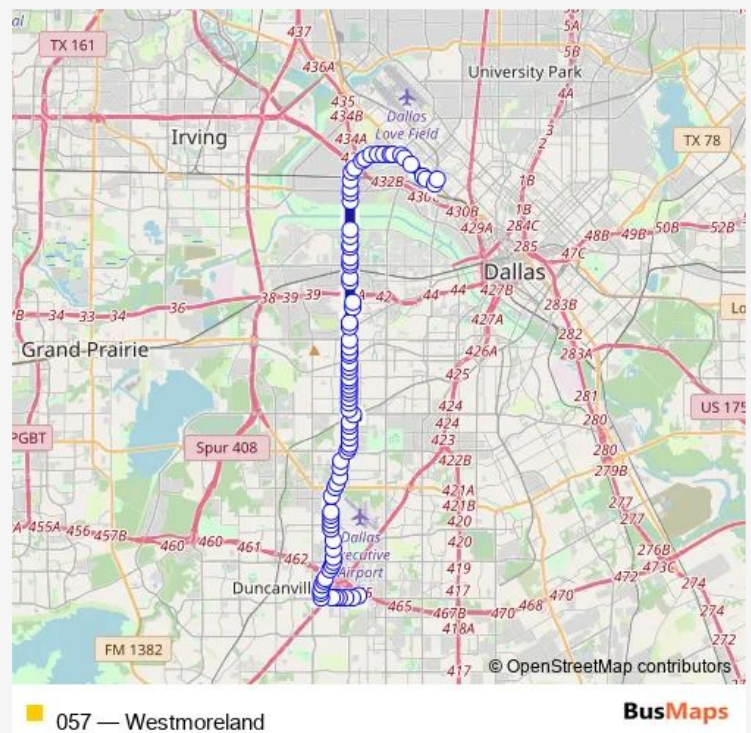

Westmoreland @ Camp Wisdom - N - Fs

Westmoreland @ RED Raider - N - Ns

Westmoreland @ Whitby - N - Ns

Westmoreland @ Watership - N - Fs

Westmoreland @ RED Bird - N - Ns

Westmoreland @ Love Bird - N - Ns

Route schedule

Kirwood @ Wheatland - S - Mb — Southwest Medical District/Parkland

Monday	04:00-00:23 ⁺¹
Tuesday	04:00-00:23 ⁺¹
Wednesday	04:00-00:23 ⁺¹
Thursday	04:00-00:23 ⁺¹
Friday	04:00-00:23 ⁺¹
Saturday	04:00-00:25 ⁺¹
Sunday	04:00-00:25 ⁺¹

Route info

Direction: Kirwood @ Wheatland - S - Mb

Stops: 85

Trip Duration: 1 hour 4 min

Westmoreland @ Platinum - N - Mb1

Westmoreland @ Platinum - N - Mb2

Westmoreland @ Bronze - N - Fs

Westmoreland @ Ledbetter - N - Ns