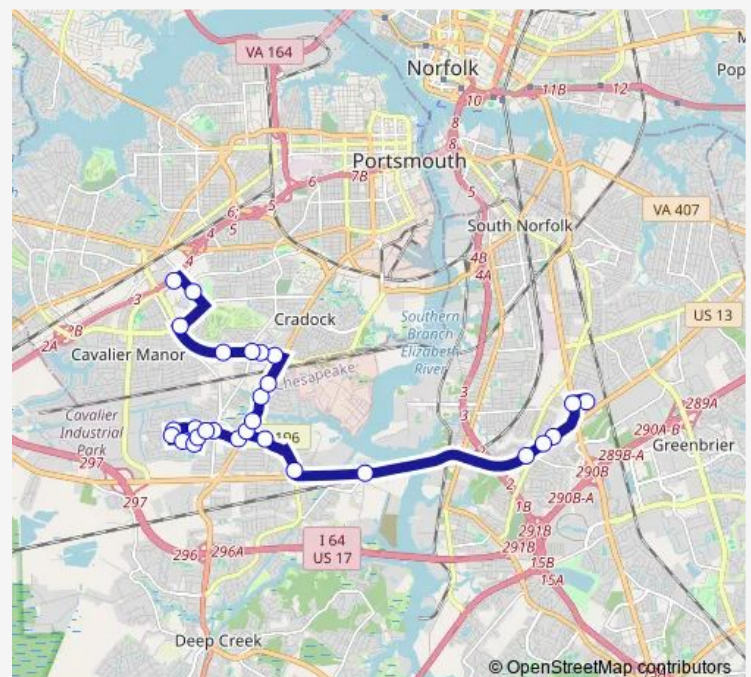

George Washington & Woodland

George Washington & Delwood

George Washington & Wintergreen

Route schedule

Robert Hall & Military — Victory Crossing

Monday 06:15-18:15

Tuesday 06:15-18:15

Wednesday 06:15-18:15

Thursday 06:15-18:15

Friday 06:15-18:15

Saturday 06:15-18:15

Sunday 06:15-18:15

Route info

Direction: Robert Hall & Military

Stops: 28

Trip Duration: 0 hour 30 min

057 — Deep Creek

Victory & George Washington

Victory & Victory Village Apts

Victory & Deep Creek

Victory & Kent

Greenwood & Normandy

Missy Elliott & College

Victory Crossing

Direction

Victory Crossing — Robert Hall & Military

29 stops

[Open route schedule](#)

Victory Crossing

Cavalier & Missy Elliott

Missy Elliott & College

Missy Elliott & Greenwood