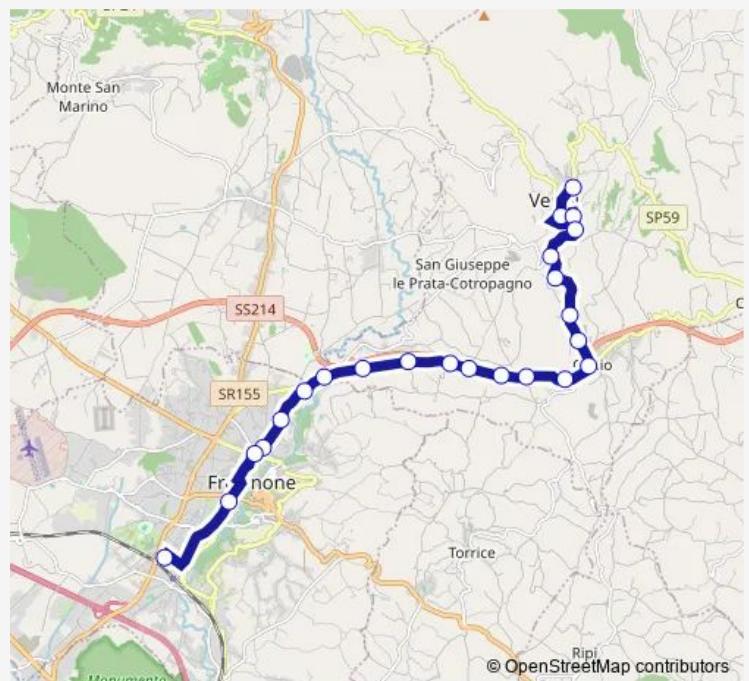

Veroli | Pescara # f5648

Veroli | Via M`aria (Svincolo Superstrada) # f5649

Veroli | Morate # f5650

Frosinone | Via M`aria Via Cona # f5651

Frosinone | Via M`aria Via Plinio # f5652

Frosinone | Ist. Superiore Angeloni # f5653

Frosinone | Piazzale De Matheis # f4886

Route schedule

Veroli | Piazza Filippina # f5759 — Frosinone | Piazza Pertini # f3486

Monday	07:45-20:25
Tuesday	07:45-20:25
Wednesday	07:45-20:25
Thursday	07:45-20:25
Friday	07:45-20:25
Saturday	08:00-20:30
Sunday	—

Route info

Direction: Veroli | Piazza Filippina # f5759

Stops: 23

Trip Duration: 0 hour 30 min

Veroli - Frosinone # Fr78d

Frosinone | Via Moro Via Piave # f3483

Frosinone | Piazza Pertini # f3486

Bus time schedules and route maps are available in an offline PDF at busmaps.com. Use the busmaps.com website to see live bus times, train schedule or subway schedule, and step-by-step directions for all public transit in Frosinone