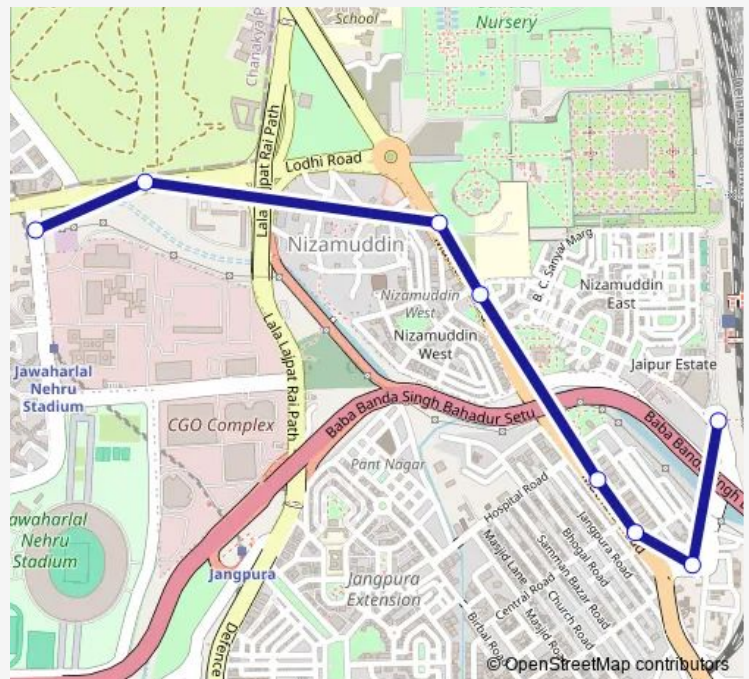

Ishpat Bhawan

Police Station Nizamuddin (Dargah)

Nizamuddin Extension

Bhogal (Jungpura)

Bhogal

Rojdoot Hotel

Nizamuddin Railway Station

Route schedule

Sunehari Pulla Depot / Jawahar Lal Nehru Stadium Terminal — Nizamuddin Railway Station

Monday 08:58-20:52

Tuesday 08:58-20:52

Wednesday 08:58-20:52

Thursday 08:58-20:52

Friday 08:58-20:52

Saturday 08:58-20:52

Sunday 08:58-20:52

Route info

Direction: Sunehari Pulla Depot / Jawahar Lal Nehru Stadium Terminal

Stops: 8

Trip Duration: 0 hour 11 min

■ 408stlup

408stlup Bus time schedules and route maps are available in an offline PDF at busmaps.com. Use the busmaps.com website to see live bus times, train schedule or subway schedule, and step-by-step directions for all public transit in New Delhi