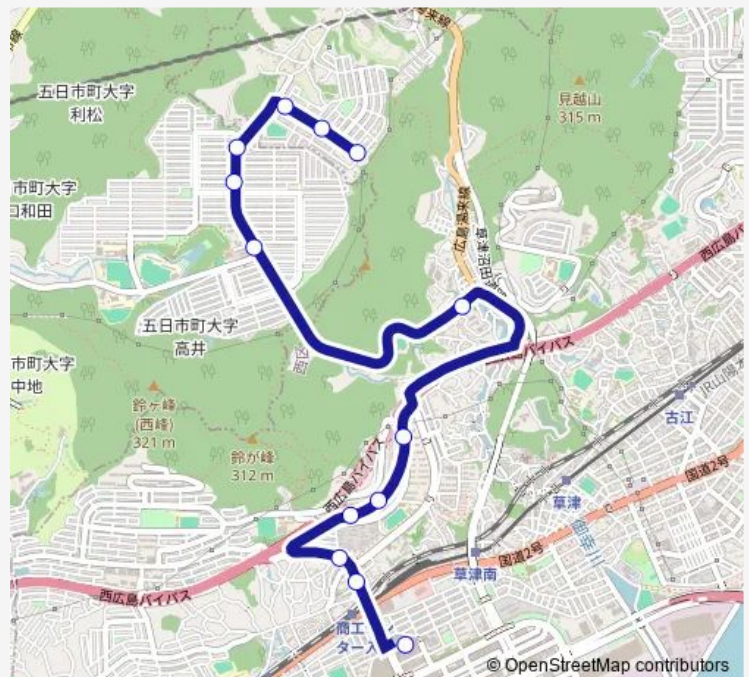

### Route schedule

アルパーク — 山田団地車庫前

Monday 08:52-20:00

Tuesday 08:52-20:00

Wednesday 08:52-20:00

Thursday 08:52-20:00

Friday 08:52-20:00

Saturday 09:40-18:55

Sunday 09:40-18:55

### Route info

Direction: アルパーク

Stops: 13

Trip Duration: 0 hour 20 min

■ 28-1 — アルパーク・新井口駅発着

28-1 Bus time schedules and route maps are available in an offline PDF at [busmaps.com](https://busmaps.com). Use the [busmaps.com](https://busmaps.com) website to see live bus times, train schedule or subway schedule, and step-by-step directions for all public transit in Hiroshima