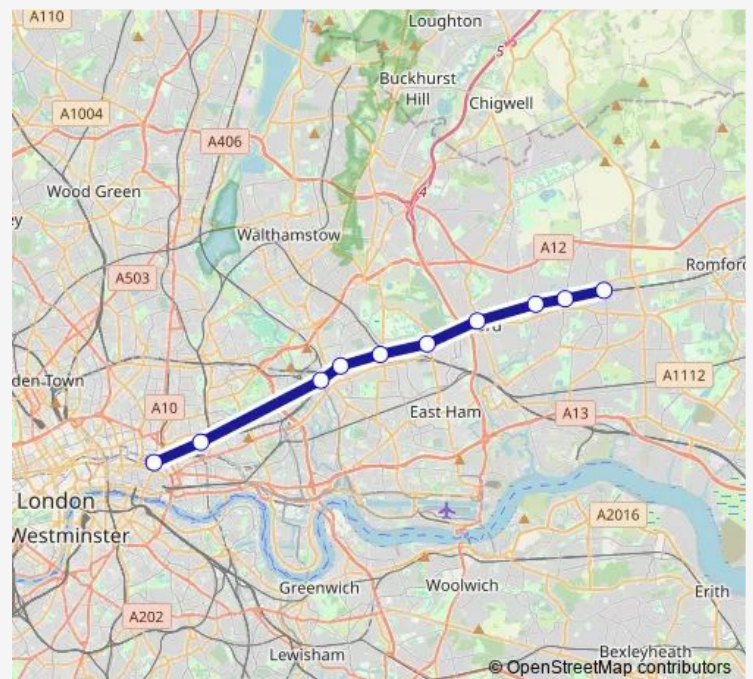

### Direction

Chadwell Heath — London Liverpool Street

10 stops

[Open route schedule](#)

Chadwell Heath

Goodmayes

Seven Kings

Ilford

Manor Park

Forest Gate

Maryland

Stratford (London)

Bethnal Green

London Liverpool Street

### Route schedule

Chadwell Heath — London Liverpool Street

Monday 08:06

Tuesday 08:06

Wednesday 08:06

Thursday 08:06

Friday 08:06

Saturday —

### Route info

Direction: Chadwell Heath

Stops: 10

Trip Duration: 0 hour 26 min

■ Xr:Cth->Lst — XR train service from CTH to Lst

Xr:Cth->Lst Rail time schedules and route maps are available in an offline PDF at busmaps.com. Use the busmaps.com website to see live bus times, train schedule or subway schedule, and step-by-step directions for all public transit in London