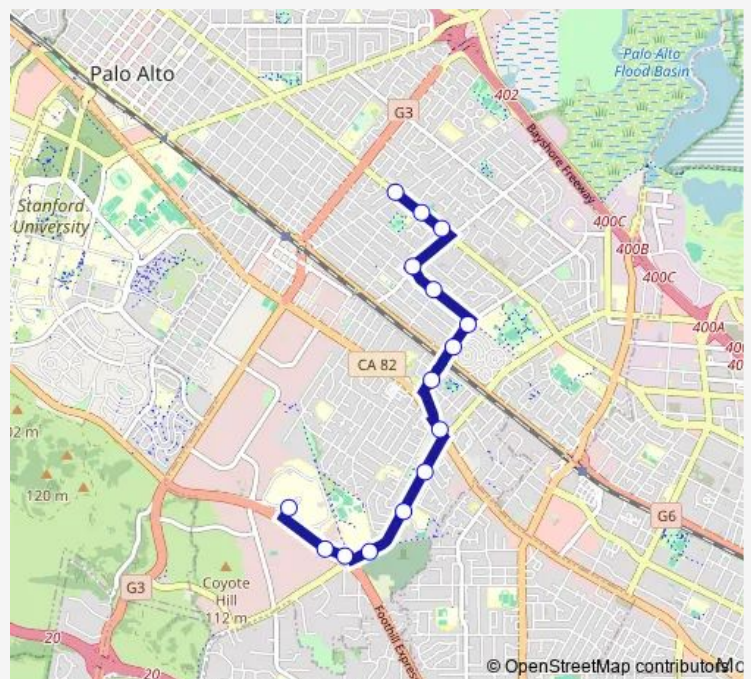

Bus School 288M Gunn HS - Middlefield & Colorado via Waverley

[Go to website](#)

Direction

Middlefield & Webster — Arastradero & Gunn High School

13 stops

[Open route schedule](#)

Middlefield & Webster

Middlefield & Colorado

Arastradero & Coulombe

Arastradero & Donald

Arastradero & Gunn High School

Route schedule

Middlefield & Webster — Arastradero & Gunn High School

Monday	—
Tuesday	08:21
Wednesday	08:21
Thursday	08:21
Friday	08:21
Saturday	—
Sunday	—

Route info

Direction: Middlefield & Webster

Stops: 13

Trip Duration: 0 hour 21 min

School 288M — Gunn HS - Middlefield & Colorado via Waverley

Direction

Palo Alto Veterans Hospital — Middlefield & Colorado

15 stops

Route schedule

Palo Alto Veterans Hospital — Middlefield & Colorado

Monday	—
Tuesday	16:18
Wednesday	15:38
Thursday	16:18
Friday	15:38
Saturday	—
Sunday	—

Route info

Direction: Palo Alto Veterans Hospital