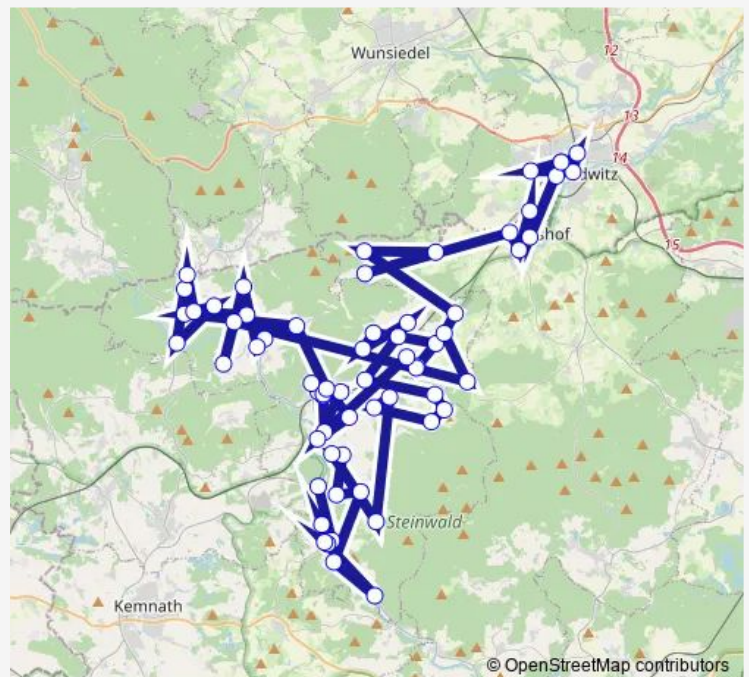

Thursday 05:00-13:06

Friday 05:00-13:06

Saturday 05:00-13:06

Sunday 13:06

Route info

Direction: Trevesen, Abzw

Stops: 64

Trip Duration: 0 hour 54 min

■ 1805

BusMaps

Langentheilen

Langentheilen, Abzw

Schindellohe, Ort

Schindellohe, Abzw

Dreihäuser

Neusorg, Weihermühle

Friday 12:03-22:23

Saturday 12:03-22:23

Sunday 18:03

Route info

Direction: Marktredwitz

Stops: 64

Trip Duration: 0 hour 52 min

Neubrand