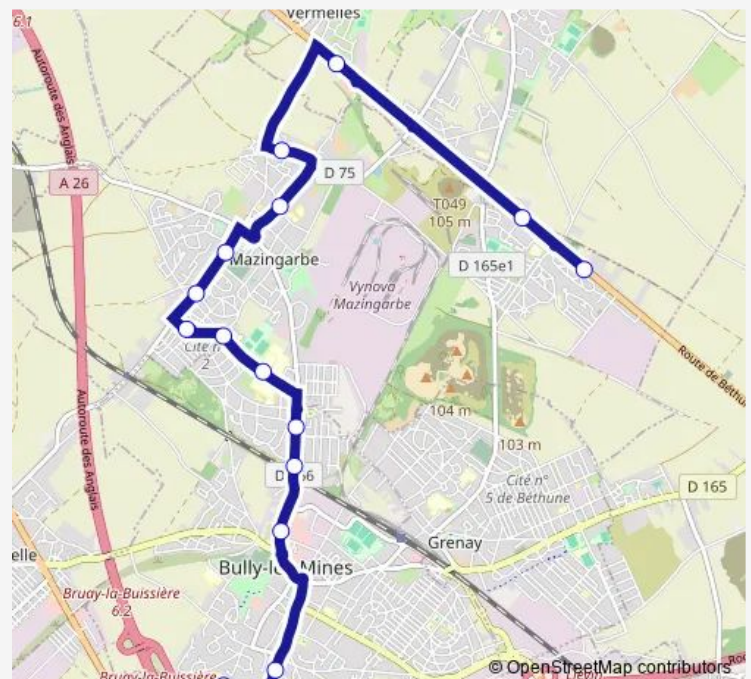

Z.A.L Minopole

Sagnol

Lycée L.Lagrange

Route schedule

Cité 7 — Lycée L.Lagrange

Monday 07:45

Tuesday 07:45

Wednesday 07:45

Thursday 07:45

Friday 07:45

Saturday —

Sunday —

Route info

Direction: Cité 7

Stops: 15

Trip Duration: 0 hour 28 min

Direction

Lycée L.Lagrange — Cité 7

15 stops

[Open route schedule](#)

Lycée L.Lagrange

Sagnol

Z.A.L Minopole

Casimir Beugnet

Thursday 17:42

Friday 17:42

Saturday —

Sunday —

Route info

Direction: Lycée L.Lagrange

Stops: 15

Trip Duration: 0 hour 27 min