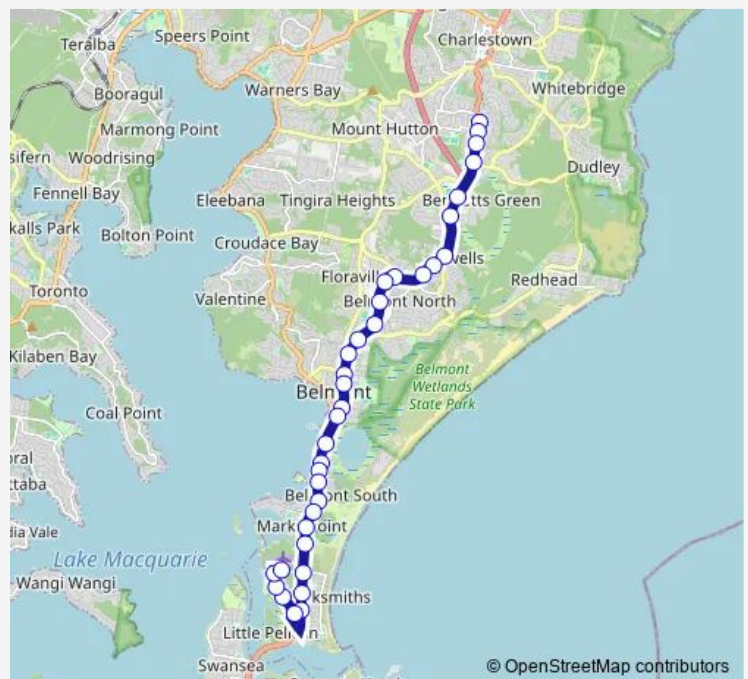

Pacific Hwy Opp Violet Town Rd

Pacific Hwy Before Avonlea St

Pacific Hwy Opp Avonlea St

Pacific Hwy At Old Belmont Rd

Pacific Hwy At Patrick St

Pacific Hwy At Cobbin Pde

Pacific Hwy After Livingstone St

Pacific Hwy At Merleview St

Pacific Hwy Opp Macquarie St

Pacific Hwy At Gen St

Pacific Hwy After Alick St

Route schedule

St Mary's High School, Pacific Hwy — Soldiers Rd Opp Karog St

Monday	15:30
Tuesday	15:30
Wednesday	15:30
Thursday	15:30
Friday	15:05
Saturday	—
Sunday	—

Route info

Direction: St Mary's High School, Pacific Hwy

Stops: 35

Trip Duration: 0 hour 31 min

779 — St. Marys High, Gateshead to Soldiers Rd and Karog St

Pacific Hwy At Robert St

Pacific Hwy At Beach St

Pacific Hwy At Clara St

Pacific Hwy After Thompson St

Pacific Hwy Opp Marks Point Rd

Pacific Hwy Opp Docker St

Pacific Hwy At Docker St

Pacific Hwy At Awabakal Av

Pacific Hwy At Maneela St

Pelican Flat Park, Pacific Hwy

Piriwal St After Warea St