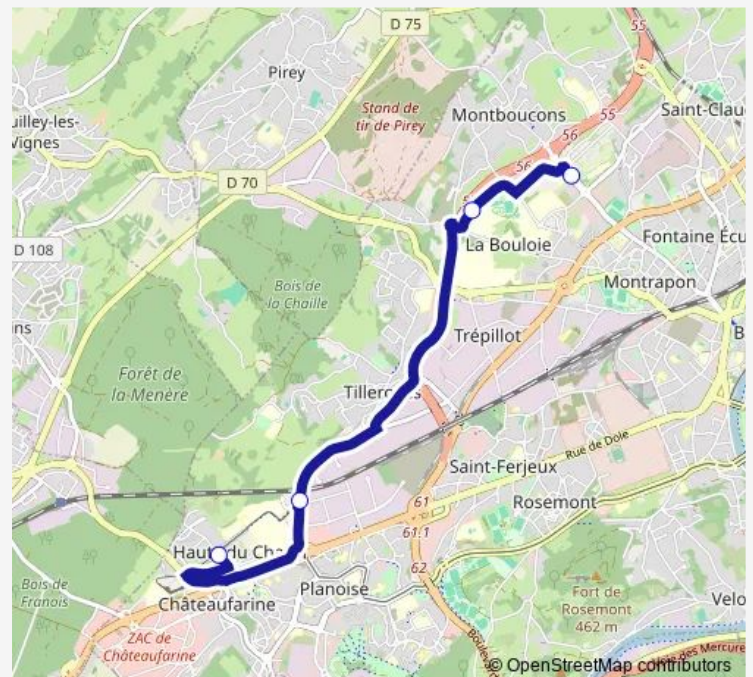

### Direction

Temis — UFR Santé

4 stops

[Open route schedule](#)

Temis

Campus Arago

CHU Minjoz

UFR Santé

### Route schedule

Temis — UFR Santé

Monday 07:30

Tuesday 07:30

Wednesday 07:30

Thursday 07:30

Friday 07:30

Saturday —

### Route info

Direction: Temis

Stops: 4

Trip Duration: 0 hour 12 min

D208 — Pôle Temis <> UFR Santé

D208 Bus time schedules and route maps are available in an offline PDF at [busmaps.com](https://busmaps.com). Use the [busmaps.com](https://busmaps.com) website to see live bus times, train schedule or subway schedule, and step-by-step directions for all public transit in Besancon