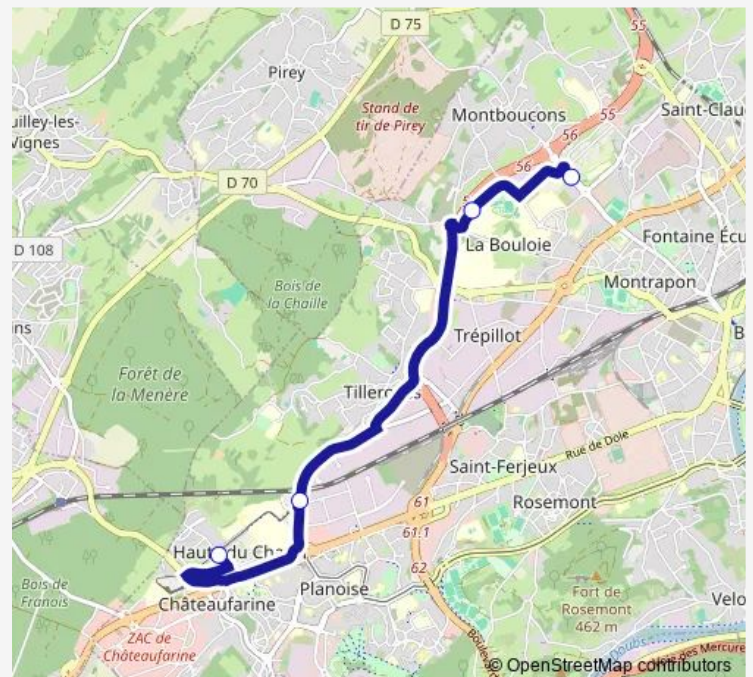

Bus D208 Pôle Temis <> UFR Santé

[Go to website](#)

Direction

Temis — UFR Santé

4 stops

[Open route schedule](#)

Temis

Campus Arago

Friday 07:30

Saturday —

Sunday —

Route info

Direction: Temis

Stops: 4

Trip Duration: 0 hour 12 min

D208 — Pôle Temis <> UFR Santé