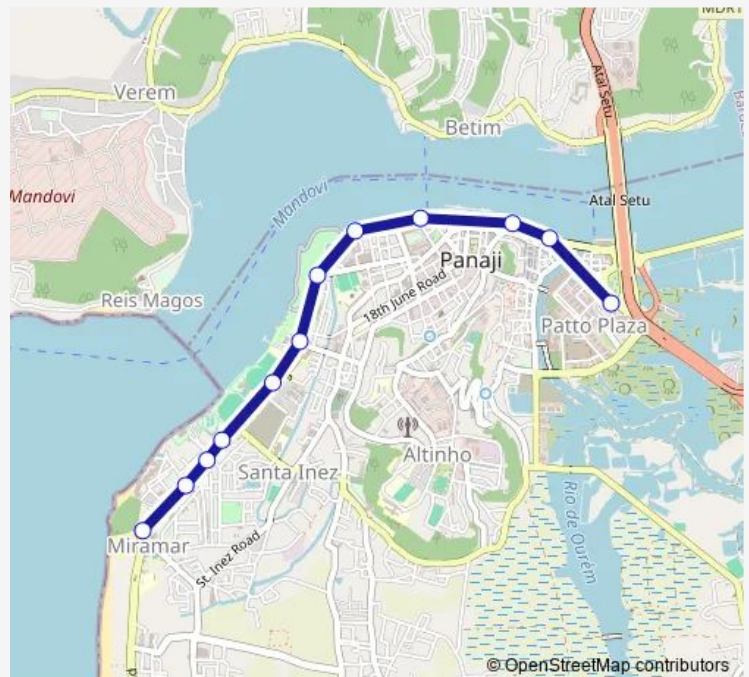

Bus PVT-Pni3 Panaji - Miramar Bch

[Go to website](#)**Direction**

Miramar Beach Circle B — Panaji Bus Stand

12 stops

[Open route schedule](#)

Miramar Beach Circle B

Youth Hostel A

Campal

Saturday 11:30

Sunday 11:30

Route info

Direction: Miramar Beach Circle B

Stops: 12

Trip Duration: 0 hour 40 min

■ PVT-Pni3 — Panaji - Miramar Bch

BusMaps