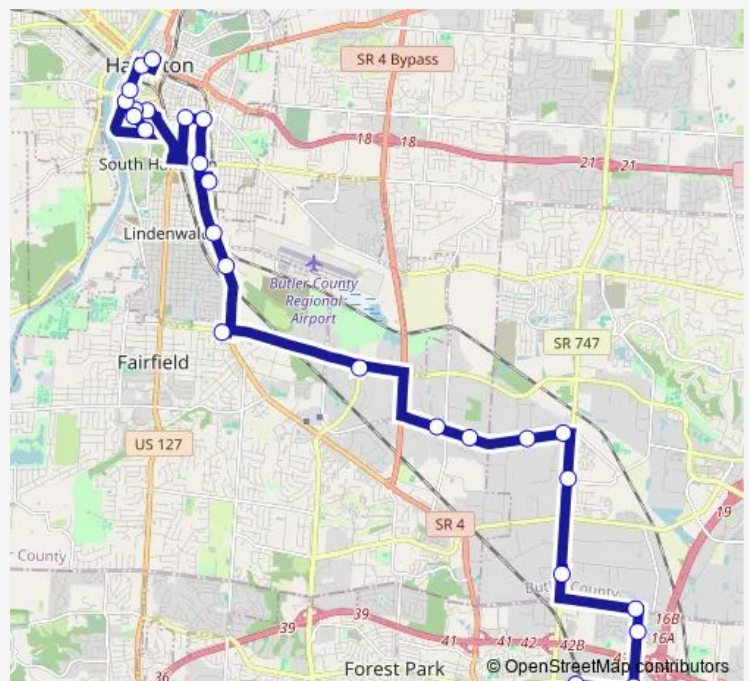

### Route schedule

Market Street Station - Area B — 495 E Kemper Rd, Metro Connection

Monday	06:30-20:30
Tuesday	06:30-20:30
Wednesday	06:30-20:30
Thursday	06:30-20:30
Friday	06:30-20:30
Saturday	—
Sunday	—

### Route info

Direction: Market Street Station - Area B

Stops: 27

Trip Duration: 0 hour 59 min

R6 — R6 - Job Connector

Chesterdale at Valdosta

Chesterdale & Kemper Sb

Five Guys

## Direction

495 E Kemper Rd, Metro Connection — Market Street Station - Area B

26 stops

[Open route schedule](#)

495 E Kemper Rd, Metro Connection

Chesterdale & Kemper Nb

Chesterdale and Valdosta

Crescentville & Chesterdale Wb

## Route info

Direction: 495 E Kemper Rd, Metro Connection

Stops: 26

Trip Duration: 1 hour 0 min

County Courthouse

Market Street Station - Area B