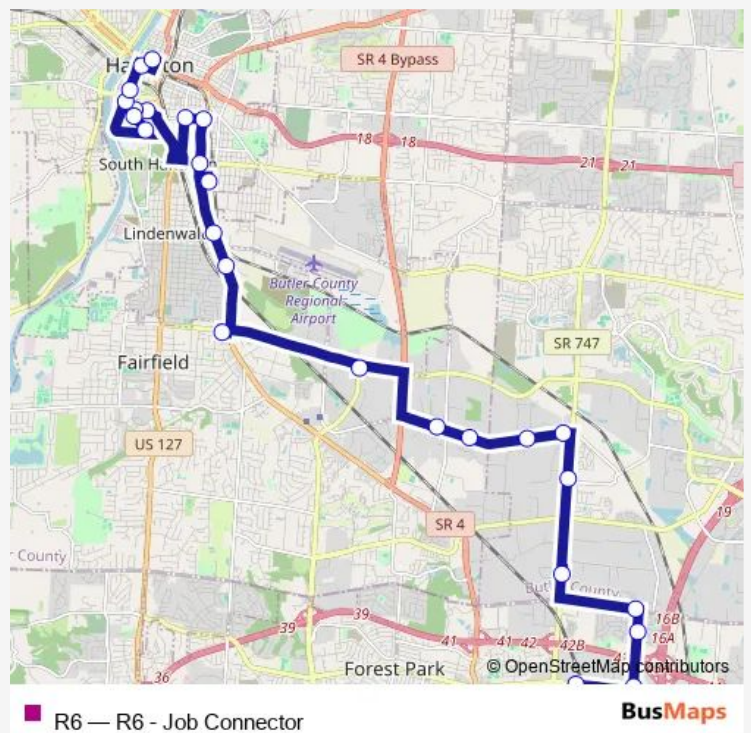

**Bus R6 R6 - Job Connector**

[Go to website](#)

**Direction**  
 Market Street Station - Area B — 495 E Kemper Rd, Metro Connection  
 27 stops  
[Open route schedule](#)

- Market Street Station - Area B
- Front & Court Sb
- Front & Wilson Sb
- Front & Chestnut Sb
- 2nd & Hanover
- S 2nd St & Long St
- Hanover and East
- Hanover & 14th Eb
- Erie & Grand Sb
- Mcdonald's/Erie Blvd.
- Dixie Hwy. & Bobmeyer Sb
- Dixie Hwy. & Corwin Sb
- Fairfield Crossing Park & Ride
- Fin-Pan
- Port Union & Seward Eb
- Koch Foods Eb
- Port Union & Lesaint Eb
- Port Union & Goldpark Eb
- SR-747 & Rialto Sb
- SR-747 & Devitt Sb
- Crescentville & Chesterdale Eb

**Route schedule**

Market Street Station - Area B — 495 E Kemper Rd, Metro Connection

Monday	06:30-20:30
Tuesday	06:30-20:30
Wednesday	06:30-20:30
Thursday	06:30-20:30
Friday	06:30-20:30
Saturday	—
Sunday	—

**Route info**

Direction: Market Street Station - Area B

Stops: 27

Trip Duration: 0 hour 59 min

R6 — R6 - Job Connector

Chesterdale at Valdosta

Chesterdale & Kemper Sb

Five Guys

## Route info

Direction: 495 E Kemper Rd, Metro Connection

Stops: 26

Trip Duration: 1 hour 0 min

County Courthouse

Market Street Station - Area B