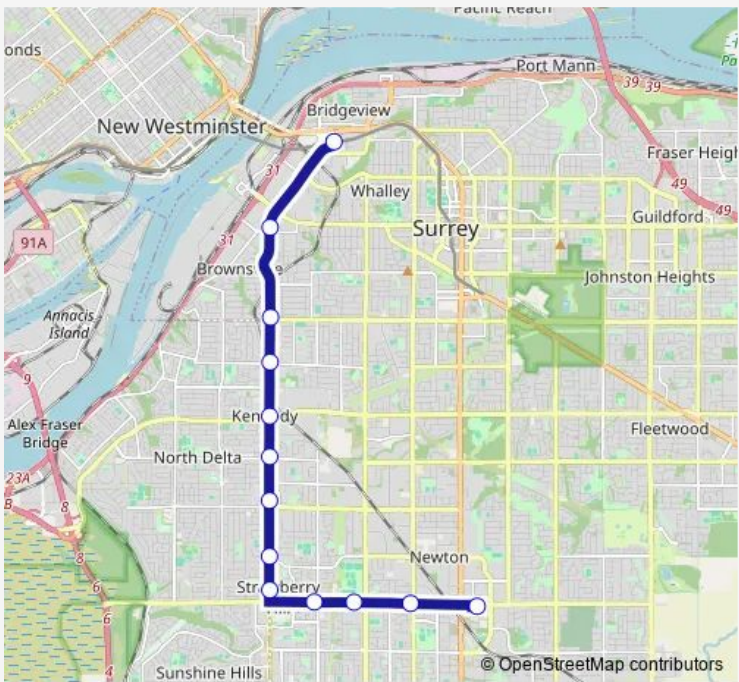

Bus R6 Scott Rd

[Go to website](#)

Direction
 Scott Road Station @ Bay 3 — Newton Exchange @ Bay 5

13 stops

[Open route schedule](#)

- Scott Road Station @ Bay 3
- Southbound Scott Rd @ 103a Ave
- Southbound Scott Rd @ 96 Ave
- Southbound Scott Rd @ 92 Ave
- Southbound Scott Rd @ Nordel Way
- Southbound Scott Rd @ 84 Ave
- Southbound Scott Rd @ 80 Ave
- Southbound Scott Rd @ 75A Ave
- Southbound Scott Rd @ 72 Ave
- Eastbound 72 Ave @ 124 St
- Eastbound 72 Ave @ 128 St
- Eastbound 72 Ave @ 132 St
- Newton Exchange @ Bay 5

Route schedule

Scott Road Station @ Bay 3 — Newton Exchange @ Bay 5

Monday	05:06-01:10 ⁺¹
Tuesday	05:06-01:10 ⁺¹
Wednesday	05:06-01:10 ⁺¹
Thursday	05:06-01:10 ⁺¹
Friday	05:06-01:10 ⁺¹
Saturday	05:55-01:00 ⁺¹
Sunday	06:30-00:59 ⁺¹

Route info

Direction: Scott Road Station @ Bay 3

Stops: 13

Trip Duration: 0 hour 32 min

Direction

Newton Exchange @ Bay 8 — Scott Rd Station @ Bay 2

13 stops

[Open route schedule](#)

Monday	04:40-01:00 ⁺¹
Tuesday	04:40-01:00 ⁺¹
Wednesday	04:40-01:00 ⁺¹
Thursday	04:40-01:00 ⁺¹
Friday	04:40-01:00 ⁺¹
Saturday	05:25-00:55 ⁺¹
Sunday	05:54-00:55 ⁺¹

Route info

Direction: Newton Exchange @ Bay 8