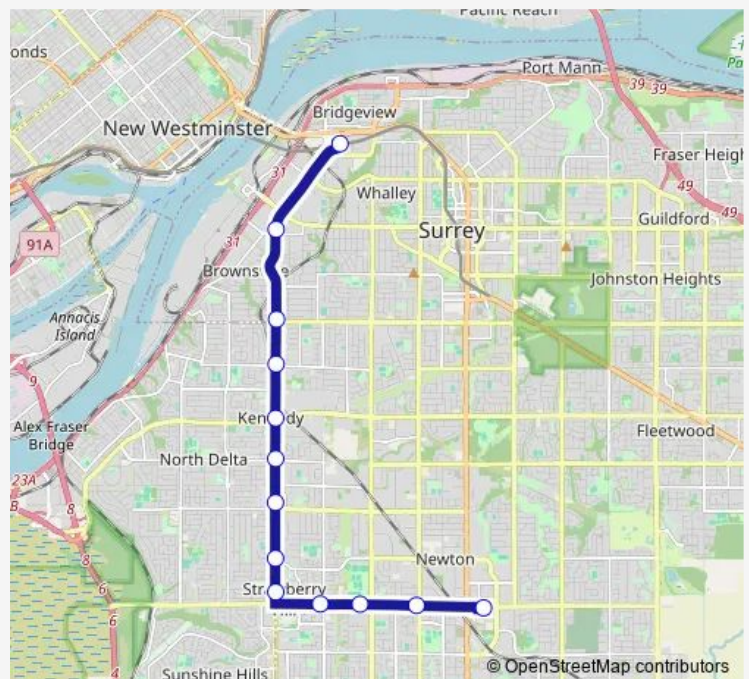

Bus R6 Scott Rd

[Go to website](#)

Direction

Scott Road Station @ Scott Rd — Newton Exchange @ Bay 5

13 stops

[Open route schedule](#)

Scott Road Station @ Scott Rd

Southbound Scott Rd @ 103a Ave

Southbound Scott Rd @ 96 Ave

Southbound Scott Rd @ 92 Ave

Southbound Scott Rd @ Nordel Way

Southbound Scott Rd @ 84 Ave

Southbound Scott Rd @ 80 Ave

Southbound Scott Rd @ 75A Ave

Southbound Scott Rd @ 72 Ave

Eastbound 72 Ave @ 124 St

Eastbound 72 Ave @ 128 St

Eastbound 72 Ave @ 132 St

Newton Exchange @ Bay 5

Route schedule

Scott Road Station @ Scott Rd — Newton Exchange @ Bay 5

Monday	05:10-01:10 ⁺¹
Tuesday	05:10-01:10 ⁺¹
Wednesday	05:10-01:10 ⁺¹
Thursday	05:10-01:10 ⁺¹
Friday	05:10-01:10 ⁺¹
Saturday	05:55-01:00 ⁺¹
Sunday	06:30-00:59 ⁺¹

Route info

Direction: Scott Road Station @ Scott Rd

Stops: 13

Trip Duration: 0 hour 26 min

R6 — Scott Rd

Direction

Newton Exchange @ Bay 1 — Scott Rd Station @ Bay 2

13 stops