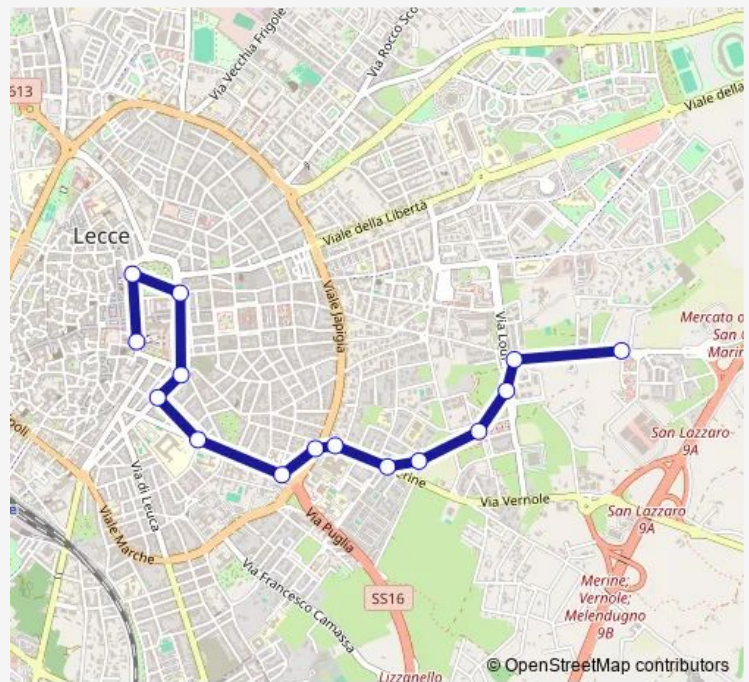

Nassiriya-Siponto

Penna-Caiulo

Della Notte-Merine

Merine-Longo

Merine-De Donno

Rossini-Merine

Torre del Parco

Don Minzoni

Tuesday 06:50-20:12

Wednesday 06:50-20:12

Thursday 06:50-20:12

Friday 06:50-20:12

Saturday 06:50-20:12

Sunday 07:40-20:16

Route info

Direction: Sordi

Stops: 15

Trip Duration: 0 hour 22 min

R6 — Sordi > Castello

BusMaps

R6 Bus time schedules and route maps are available in an offline PDF at busmaps.com. Use the busmaps.com website to see live bus times, train schedule or subway schedule, and step-by-step directions for all public transit in Lecce