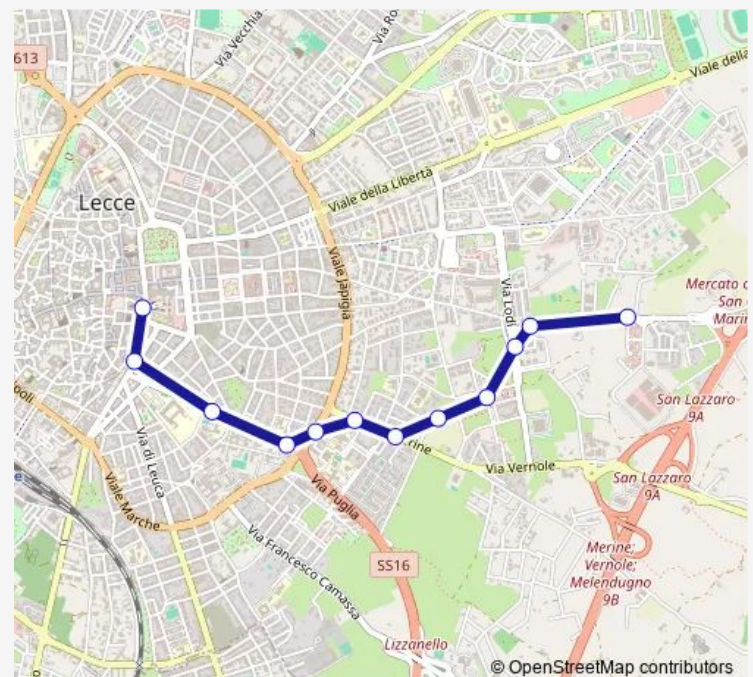

Direction

Castello — Sordi

12 stops

[Open route schedule](#)

Castello

Porta S.Biagio

Don Minzoni

Torre del Parco

Route schedule

Castello — Sordi

Monday 07:12-20:46

Tuesday 07:12-20:46

Wednesday 07:12-20:46

Thursday 07:12-20:46

Friday 07:12-20:46

Saturday 07:12-20:46

Sunday 08:02-20:42

Route info

Direction: Castello

Stops: 12

Trip Duration: 0 hour 14 min

R6 Bus time schedules and route maps are available in an offline PDF at busmaps.com. Use the busmaps.com website to see live bus times, train schedule or subway schedule, and step-by-step directions for all public transit in Lecce