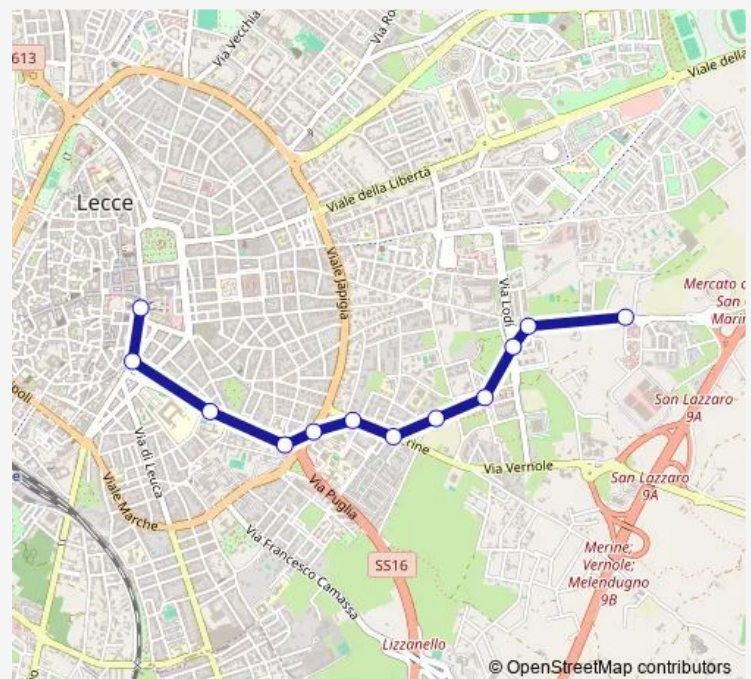

Direction

Castello — Sordi

12 stops

[Open route schedule](#)

Castello

Porta S.Biagio

Don Minzoni

Torre del Parco

Route schedule

Castello — Sordi

Monday 07:12-20:46

Tuesday 07:12-20:46

Wednesday 07:12-20:46

Thursday 07:12-20:46

Friday 07:12-20:46

Saturday 07:12-20:46

Sunday 08:02-20:42

Route info

Direction: Castello

Stops: 12

Trip Duration: 0 hour 14 min

R6 Bus time schedules and route maps are available in an offline PDF at busmaps.com. Use the busmaps.com website to see live bus times, train schedule or subway schedule, and step-by-step directions for all public transit in Lecce