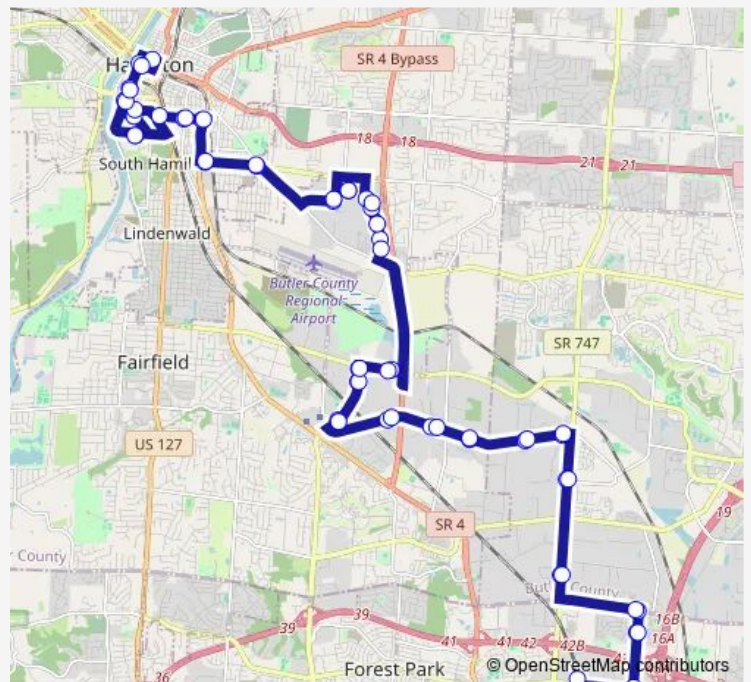

[Go to website](#)

Direction
 Market Street Station - Area B — County Courthouse
 59 stops
[Open route schedule](#)

- Market Street Station - Area B
- Front & Court Sb
- Front & Wilson Sb
- Front & Chestnut Sb
- 2nd & Hanover
- Vora Technology Park Southbound
- Hanover & East Eb
- Hanover & 14th Eb
- Kroger Hamilton/Grand Eb
- Five Points Eb
- Hamilton Enterprise Park/Bcrta Eb
- Hamilton Enterprise Park/Bethesda Eb
- Gateway and Stillwater
- Gateway and Fall Wood
- Gateway and Shadow Creek
- Symmes & Enterprise Wb
- Bilstein & Symmes Sb
- Thyssenkrupp Sb
- Fairfield High School
- Port Union & Profit Eb
- Port Union & Seward Eb

Route schedule
 Market Street Station - Area B — County Courthouse

Monday	04:46-20:30
Tuesday	04:46-20:30
Wednesday	04:46-20:30
Thursday	04:46-20:30
Friday	04:46-20:30
Saturday	—
Sunday	—

Route info
 Direction: Market Street Station - Area B
 Stops: 59
 Trip Duration: 1 hour 50 min

Gateway and Wildbranch

Gateway and Wildbranch N

Gateway and Pleasant View

Hamilton Enterprise Park/Bethesda Wb

Hamilton Enterprise Park/Bcrta Wb

Five Points Wb

Kroger Hamilton/Grand Wb

Hanover & 14th Wb

Hanover & East Wb

Hanover & MLK Wb

Washington & 2nd Wb

Vora Technology Park Northbound

Front & Chestnut Nb

Front & Wilson Nb

County Courthouse

R6 Bus time schedules and route maps are available in an offline PDF at busmaps.com. Use the busmaps.com website to see live bus times, train schedule or subway schedule, and step-by-step directions for all public transit in Hamilton