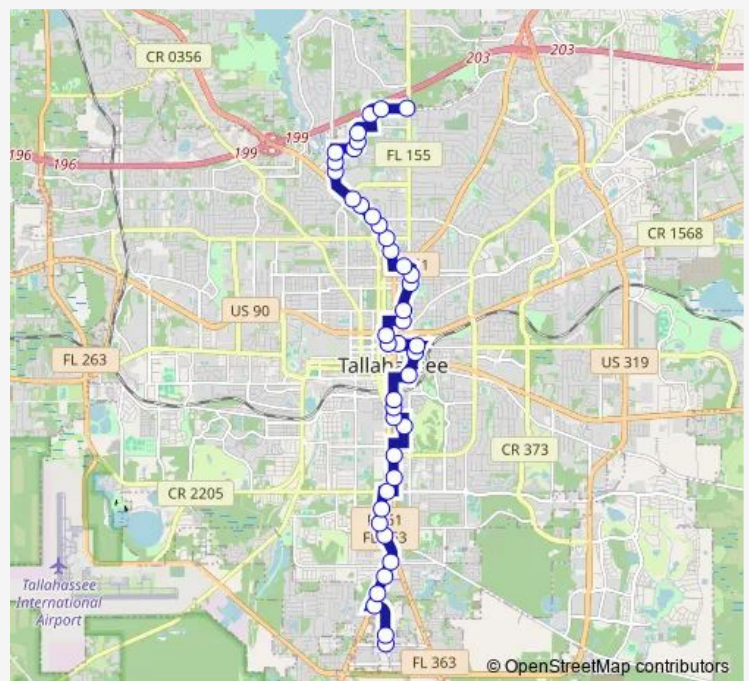

[Go to website](#)

Direction
 Ross RD Shelfer RD Wb — Bermuda RD AT N Meridian ST Eb

42 stops

[Open route schedule](#)

- Ross RD Shelfer RD Wb
- Shelfer RD 506 Shelfer Nb
- Shelfer RD Crawfordville HWY Nb
- Crawfordville HWY S Hannon Hill Nb
- Crawfordville HWY AT Wilson Green Nb
- S Adams ST Gaile AVE Nb
- S Adams ST AT Bragg ST Nb
- S Adams ST Paul Russell RD Nb
- S Adams ST AT County Library Nb
- Orange AVE AT Adams ST Eb
- Monroe AT Southside Shopping Center Nb
- Monroe ST AT Magnolia Nb
- S Gadsden ST AT Bond Clinic
- E Palmer AVE S Monroe ST Wb
- S Monroe ST E Pershing Nb
- S Monroe ST E Oakland AVE Nb
- Meridian ST AND Madison ST Eb
- Franklin Blvd AT College AVE Nb
- E Park AVE N Franklin Blvd
- W Park AVE S Calhoun ST Wb
- E Park AVE S Adams ST Wb

Route schedule

Ross RD Shelfer RD Wb — Bermuda RD AT N Meridian ST Eb

Monday	—
Tuesday	—
Wednesday	—
Thursday	—
Friday	—
Saturday	—
Sunday	11:30-17:00

Route info

Direction: Ross RD Shelfer RD Wb

Stops: 42

Trip Duration: 1 hour 0 min

Allen Road AT Fulton Road Nb

Fulton RD AT Arbor Station Nb

Grady RD Tilden Lane Nb

Grady RD AT Steele DR Nb

Thomas RD AT Grady RD Nb

Bermuda RD AT Midblock Eb

Bermuda RD AT N Meridian ST Eb

Direction