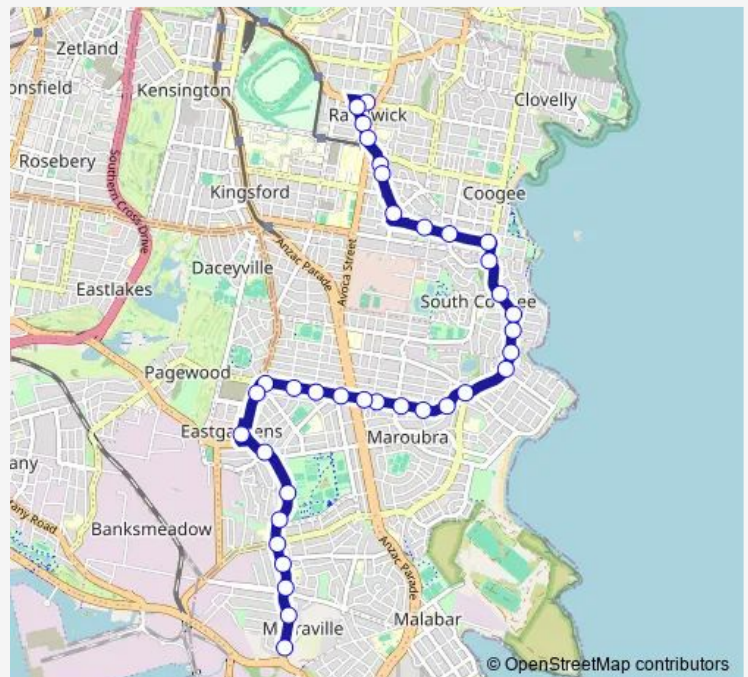

School Bus 617e Marcellin College to Bunnerong Rd near Moorina Ave

[Go to website](#)

Direction

Marcellin College, Alison Rd — Bunnerong Rd After Shirley Cres

36 stops

[Open route schedule](#)

Marcellin College, Alison Rd

Oberon St Before Arden St

Arden St At Malabar Rd

Malabar Rd After Napper St

Malabar Rd At Denning St

Malabar Rd Opp Popplewell Park

Malabar Rd After Mermaid Av

Malabar Rd At Torrington Rd

Maroubra Rd At Malabar Rd

Maroubra Rd After French St

Maroubra Rd At Flower St

Maroubra Rd Before Mons Av

Route schedule

Marcellin College, Alison Rd — Bunnerong Rd After Shirley Cres

Monday	15:20
Tuesday	15:20
Wednesday	15:20
Thursday	15:20
Friday	15:20
Saturday	—
Sunday	—

Route info

Direction: Marcellin College, Alison Rd

Stops: 36

Trip Duration: 0 hour 38 min

Maroubra Rd Before Garden St

Maroubra Rd After Garden St

Maroubra Rd After Ferguson St

Maroubra Rd At Hannan St