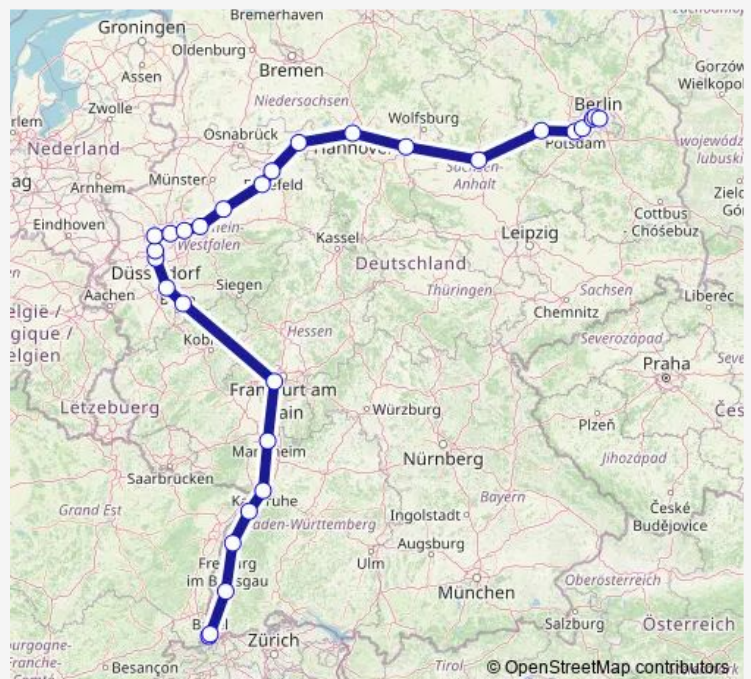

Köln Messe/Deutz Bf

Düsseldorf Hbf

### Route schedule

Karlsruhe Hauptbahnhof — Düsseldorf Hbf

Monday	—
Tuesday	—
Wednesday	—
Thursday	11:00
Friday	11:00
Saturday	11:00
Sunday	11:00

### Route info

Direction: Karlsruhe Hauptbahnhof

Stops: 6

Trip Duration: 3 hour 14 min