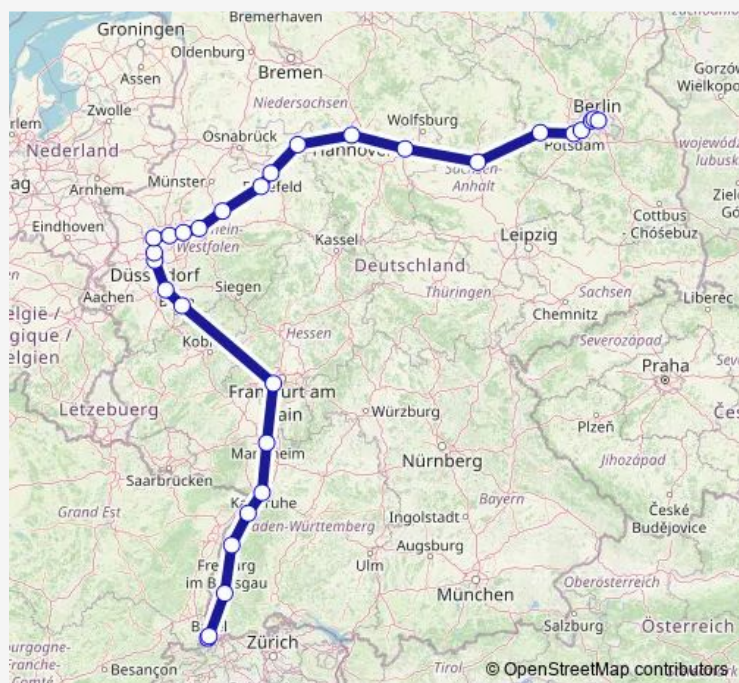

Hamburg Hbf

Hamburg-Harburg

Bremen Hbf

Osnabrück Hbf

Münster Hauptbahnhof

Dortmund Hbf

Solingen Hbf

Köln Hbf

Route schedule

Hamburg-Altona — Köln Hbf

Monday 18:29

Tuesday —

Wednesday —

Thursday —

Friday —

Saturday —

Sunday —

Route info

Direction: Hamburg-Altona

Stops: 10

Trip Duration: 4 hour 15 min

Direction

Basel Sbb — S Ostbahnhof (Berlin)

29 stops