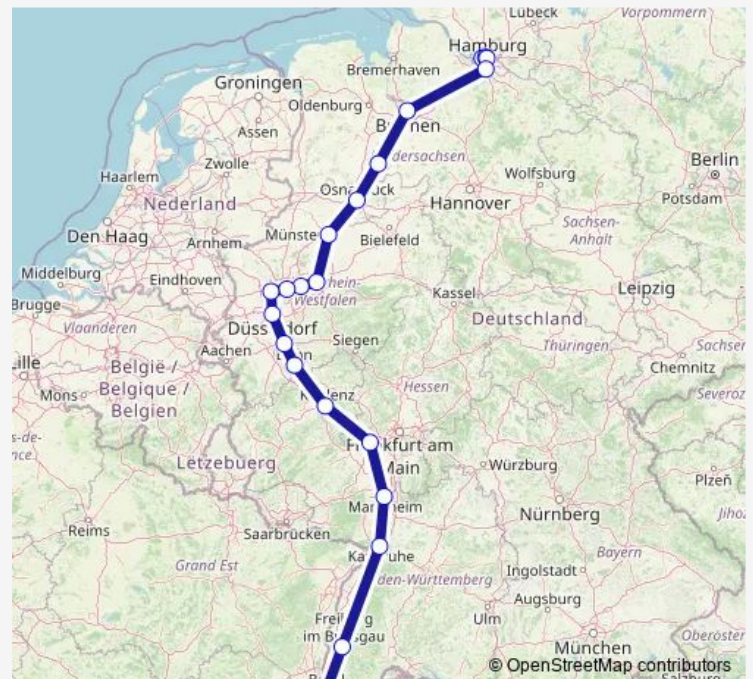

Essen Hbf

Bochum Hbf

Dortmund Hbf

Münster Hauptbahnhof

Osnabrück Hbf

Bremen Hbf

Hamburg-Harburg

Hamburg Hbf

Hamburg Dammtor

### Route schedule

Basel Sbb — Hamburg-Altona

Monday 12:20

Tuesday 12:20

Wednesday 12:20

Thursday 12:20

Friday 12:20

Saturday 12:20

### Route info

Direction: Basel Sbb

Stops: 22

Trip Duration: 9 hour 10 min