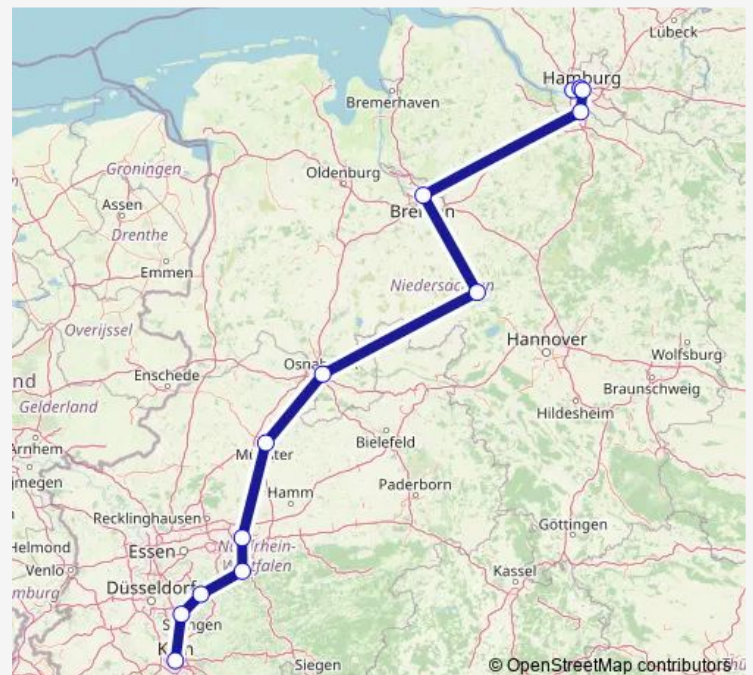

Hamburg Hbf

Hamburg-Harburg

Bremen Hbf

Nienburg(Weser)

Osnabrück Hbf

Münster(Westf)Hbf

Dortmund Hbf

Hagen Hbf

Thursday —

Friday 20:29

Saturday —

Sunday —

Route info

Direction: Hamburg-Altona

Stops: 13

Trip Duration: 5 hour 24 min

Bremen Hbf

Diepholz

Osnabrück Hbf

Münster(Westf)Hbf

Dortmund Hbf

Hagen Hbf

Wuppertal Hbf

Solingen Hbf

11 stops

[Open route schedule](#)

Hamburg-Altona

Hamburg Dammtor

Hamburg Hbf

Hamburg-Harburg

Bremen Hbf

Diepholz