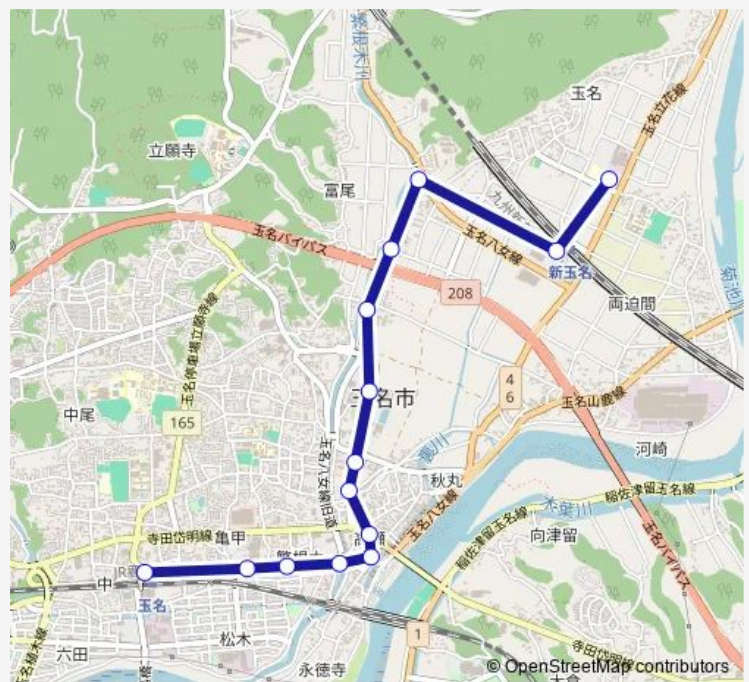

錦橋

繁根木

亀甲商店街

玉名駅前

Route schedule

くまもと県北病院 — 玉名駅前

| | |
|-----------|-------------|
| Monday | 11:30-16:20 |
| Tuesday | 11:30-16:20 |
| Wednesday | 11:30-16:20 |
| Thursday | 11:30-16:20 |
| Friday | 11:30-16:20 |
| Saturday | — |
| Sunday | — |

Route info

Direction: くまもと県北病院

Stops: 14

Trip Duration: 0 hour 17 min

くまもと県北病院前→玉名市役所 ~ 玉名中町→玉名駅前

Bus time schedules and route maps are available in an offline PDF at busmaps.com. Use the busmaps.com website to see live bus times, train schedule or subway schedule, and step-by-step directions for all public transit in Tamana