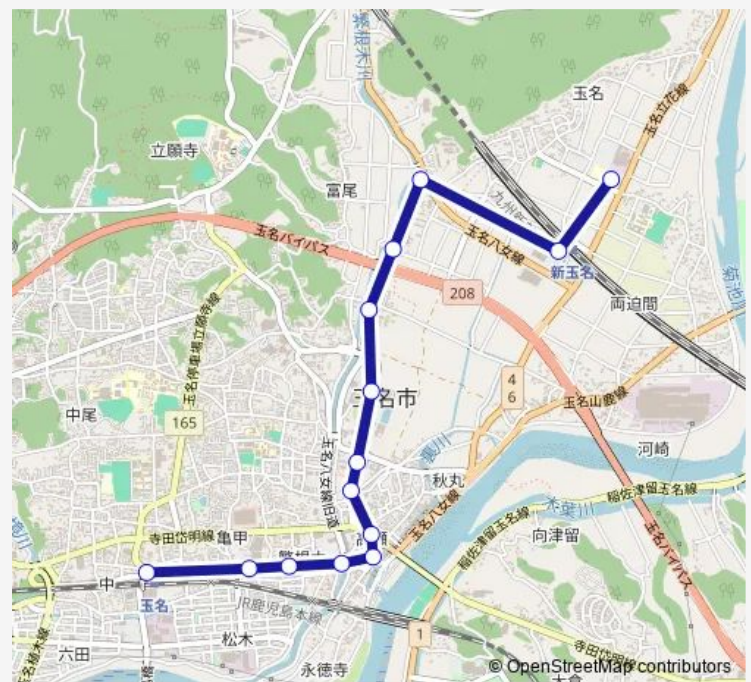

錦橋

繁根木

亀甲商店街

玉名駅前

Route schedule

くまもと県北病院 — 玉名駅前

Monday	11:30-16:20
Tuesday	11:30-16:20
Wednesday	11:30-16:20
Thursday	11:30-16:20
Friday	11:30-16:20
Saturday	—
Sunday	—

Route info

Direction: くまもと県北病院

Stops: 14

Trip Duration: 0 hour 17 min

くまもと県北病院前→玉名市役所 ~ 玉名中町→玉名駅前

Bus time schedules and route maps are available in an offline PDF at busmaps.com. Use the busmaps.com website to see live bus times, train schedule or subway schedule, and step-by-step directions for all public transit in Tamana