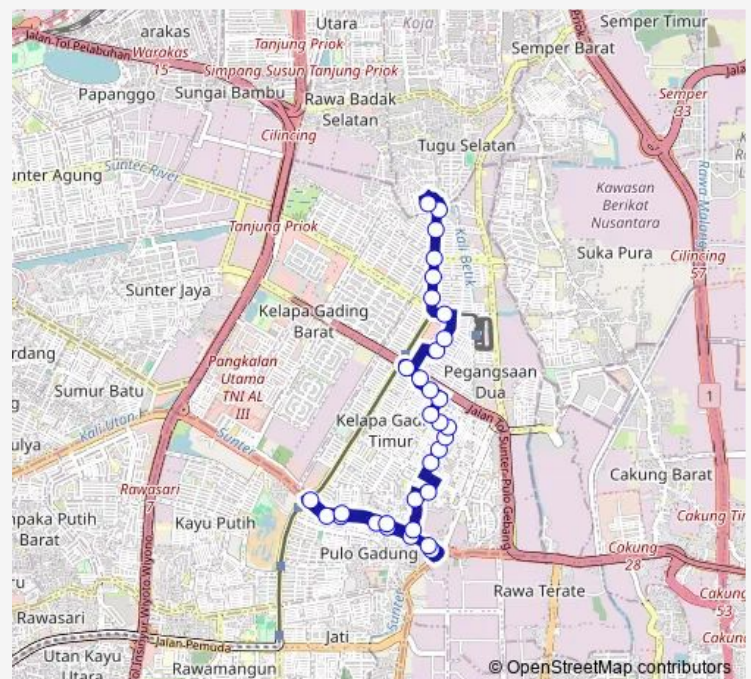

Pos RW 10 Jingga Raya

Route schedule

Pulo Gadung 5 — Tanah Merah

Monday 05:00

Tuesday 05:00

Wednesday 05:00

Thursday 05:00

Friday 05:00

Saturday 05:00

Sunday 05:00

Route info

Direction: Pulo Gadung 5

Stops: 32

Trip Duration: 0 hour 47 min

Sbr. Kec. Kelapa Gading

Taman Jogging Kelapa Gading 1

Tanah Merah — Pulo Gadung 5

Monday 05:00

Tuesday 05:00

Wednesday 05:00

Thursday 05:00

Friday 05:00

Saturday 05:00

Sunday 05:00