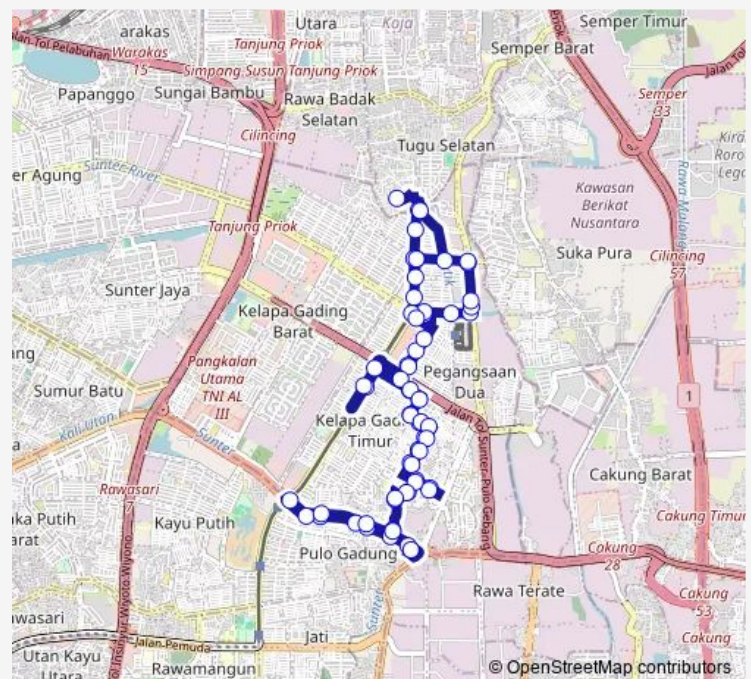

Pos RW 10 Jingga Raya

Route schedule

Pulo Gadung 5 — Pulo Gadung 5

Monday 05:00

Tuesday 05:00

Wednesday 05:00

Thursday 05:00

Friday 05:00

Saturday 05:00

Sunday 05:00

Route info

Direction: Pulo Gadung 5

Stops: 65

Trip Duration: 1 hour 46 min

Jak.112 — Terminal Tanah Merah - Pulo Gadung

Jln. Kelapa Cengkir Barat VIII