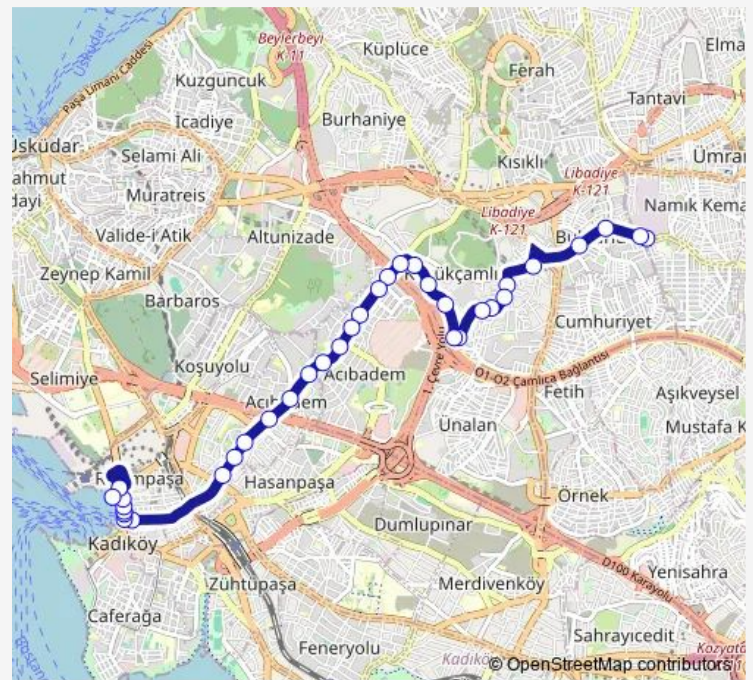

Bus Kadiköy-Acibadem-K.Çamlica-Bulgurlu Kadiköy - Acibadem - Ünalın MH. - Bulgurlu Mh.

[Go to website](#)

Direction

Lise Yolu — Kadiköy

35 stops

[Open route schedule](#)

Lise Yolu

Kireçfırını Sk.

Namazgah Sapađı

Bađlarıçı

Minibüs Durađı

Minibüs Durađı

Minibüs Durađı

Minibüs Durađı

Minibüs Durađı

Bodrumi Cami Sk.

Zahit Kotku

Bariş Manço Parkı

Küçük Çamlica

Metrobüs Acibadem

Acibadem Cad.

Acibadem Cad.

Niřantaşı

Acibadem Cad.

Altınbakkal

Çamlica KIZ Lisesi

Acibadem Cad.

Route schedule

Lise Yolu — Kadiköy

Monday 06:10

Tuesday 06:10

Wednesday 06:10

Thursday 06:10

Friday 06:10

Saturday 06:10

Sunday 06:10

Route info

Direction: Lise Yolu

Stops: 35

Trip Duration: 0 hour 26 min

■ Kadiköy-Acibadem-K.Çamlica-Bulgurlu — Kadiköy -
Acibadem - Ünalın MH. - Bulgurlu Mh.