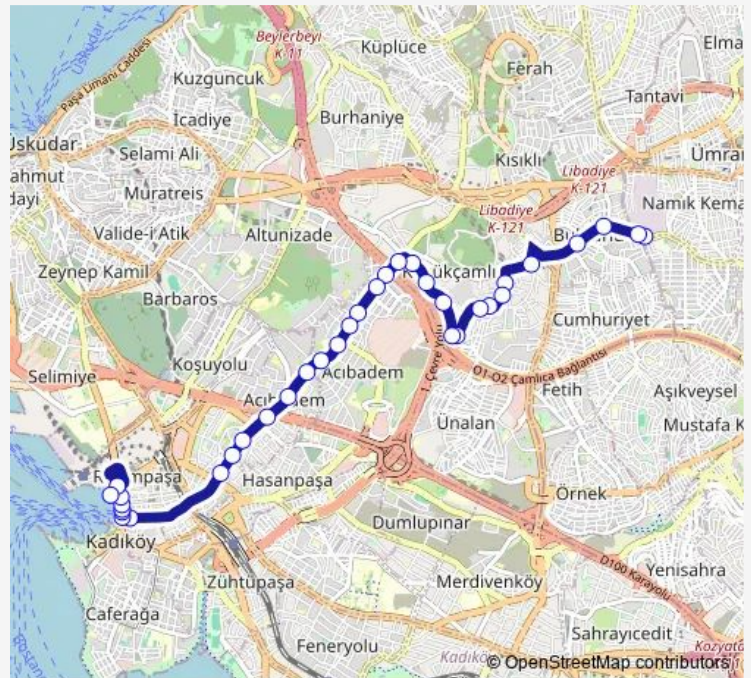

Thursday 06:10

Friday 06:10

Saturday 06:10

Sunday 06:10

Route info

Direction: Lise Yolu

Stops: 35

Trip Duration: 0 hour 26 min