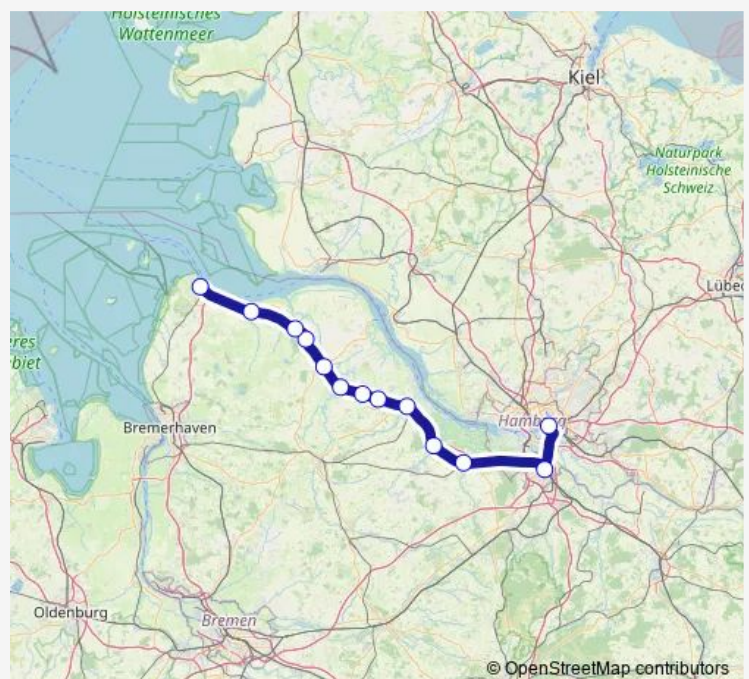

Rail RE5 Hamburg Hbf > Harburg > Stade > Himmelpforten > Cuxhaven

[Go to website](#)

Direction

Hamburg Hbf — Cuxhaven

13 stops

[Open route schedule](#)

Hamburg Hbf

Hamburg-Harburg

Thursday 04:47-23:23

Friday 04:47-00:23⁺¹

Saturday 05:40-00:23⁺¹

Sunday 07:40-23:23

Route info

Direction: Hamburg Hbf

Stops: 13

Trip Duration: 1 hour 44 min

■ RE5 — Hamburg Hbf > Harburg > Stade > Himmelpforten > Cuxhaven

Direction

Cuxhaven — Hamburg Hbf

13 stops

[Open route schedule](#)

Cuxhaven

Otterndorf

Cadenberge

Friday 04:30-23:05

Saturday 05:09-23:12

Sunday 06:09-22:37

Route info

Direction: Cuxhaven

Stops: 13

Trip Duration: 1 hour 44 min

RE5 Rail time schedules and route maps are available in an offline PDF at busmaps.com. Use the busmaps.com website to see live bus times, train schedule or subway schedule, and step-by-step directions for all public transit in Stade