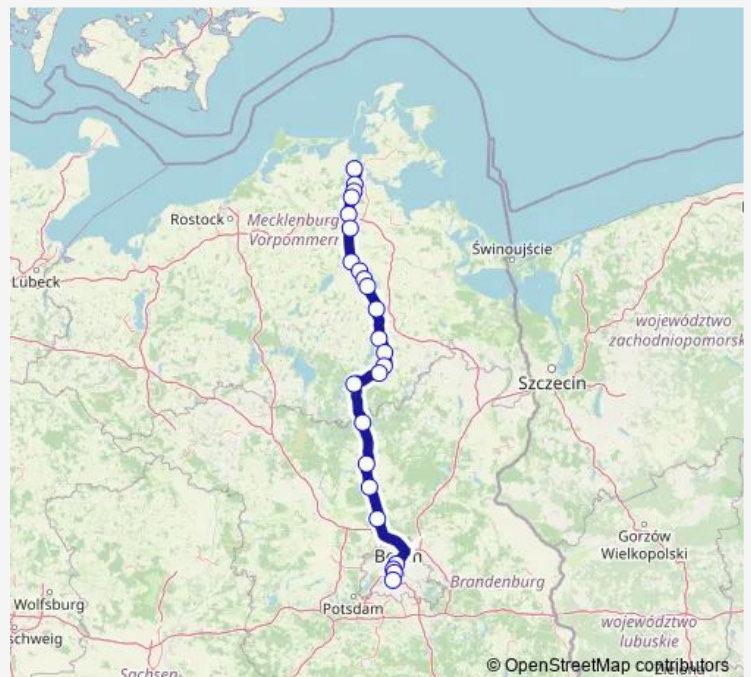

### Route schedule

Neustrelitz, Hauptbahnhof — S Südkreuz Bhf (Berlin)

Monday 03:49

Tuesday 03:49

Wednesday 03:49

Thursday 03:49

Friday 03:49

Saturday —

### Route info

Direction: Neustrelitz, Hauptbahnhof

Stops: 13

Trip Duration: 1 hour 31 min