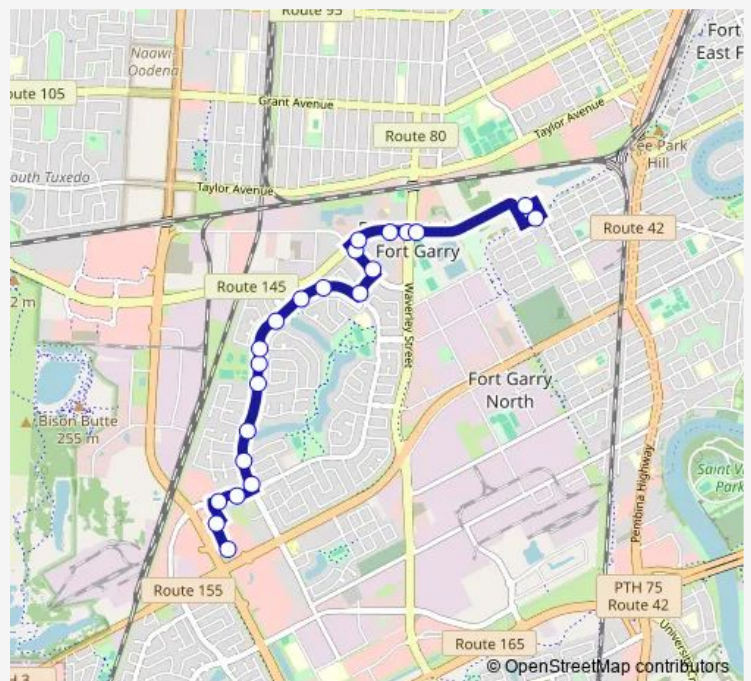

Bus 641 Lindenwoods West

[Go to website](#)

Direction
 Northbound Kenaston at Wal-Mart — Southbound South-west Transitway at Beaumont Station (Routes 641, 677)
 22 stops
[Open route schedule](#)

- Northbound Kenaston at Wal-Mart
- Northbound Kenaston at Safeway
- Northbound Lindenwood at Kenaston
- Northbound Lindenwood at Lindenwood Terrace
- Northbound Lindenwood at Lindenwood
- Northbound Lindenwood at Lindenshore
- Northbound Lindenwood at Deer Run
- Northbound Lindenwood at Marksbridge
- Northbound Lindenwood at Woodcott
- Northbound Lindenwood at Brentcliffe
- Northbound Lindenwood at Tweedsmuir
- Northbound Lindenwood at Wellesley
- Northbound Lindenwood at Kingsborough
- Northbound Avon at Lindenwood West
- Westbound Victor Lewis at Avon Gate
- Westbound Victor Lewis at Sterling Lyon
- Eastbound Wilkes at Victor Lewis
- Eastbound Wilkes at Waverley West
- Eastbound Wilkes at Waverley
- Eastbound Hurst at Waverley East
- Eastbound Parker at Beaumont

Route schedule

Northbound Kenaston at Wal-Mart — Southbound South-west Transitway at Beaumont Station (Routes 641, 677)

Monday	05:51-22:06
Tuesday	05:51-22:06
Wednesday	05:51-22:06
Thursday	05:51-22:06
Friday	05:51-22:06
Saturday	07:26-20:47
Sunday	10:00-18:05

Route info

Direction: Northbound Kenaston at Wal-Mart

Stops: 22

Trip Duration: 0 hour 14 min

641 — Lindenwoods West

Southbound Southwest Transitway at Beaumont Station
(Routes 641, 677)

Direction

Southbound Southwest Transitway at Beaumont Station
(Routes 641, 677) — Northbound Kenaston at Wal-Mart

Monday 06:08-22:22

Tuesday 06:08-22:22

Wednesday 06:08-22:22

Thursday 06:08-22:22

Friday 06:08-22:22

Saturday 07:41-20:33

Sunday 09:45-17:50

Route info