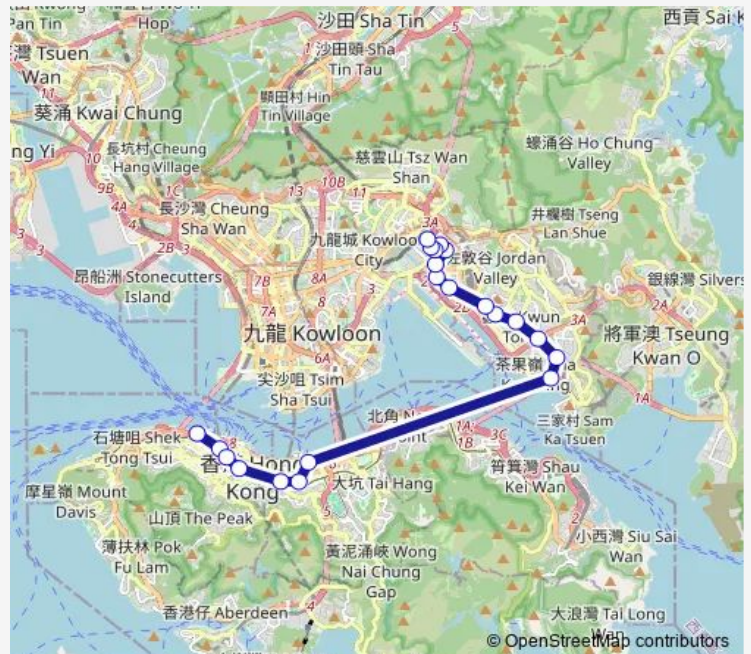

[Ctb] LAM WAH Street Playground, Wang Kwong Road[[Kmb+Ctb] LAM WAH Street Playground/
Lam WAH Street Playground, Wang Kwong Road[[Kmb] LAM WAH Street Playground

[Ctb] Megabox, Sheung YEE Road[[Kmb+Ctb] Sheung YEE Road/
Megabox, Sheung YEE Road[[Kmb] Sheung YEE Road

[Kmb+Ctb] HAY Cheuk LAU/
Hay Cheuk LAU Garden Estate, Ngau TAU KOK Road[[Kmb] HAY Cheuk Lau

[Kmb+Ctb] Millennium City/
Millennium City, Kwun Tong Road[[Kmb] Millennium City

[Kmb+Ctb] Kwun Tong BBI - Kwun Tong Town Centre/
Kwun Tong Town Centre, Kwun Tong Road[[Kmb] Kwun Tong BBI - Kwun Tong Town Centre

[Ctb] Kwun Tong Station[[Kmb+Ctb] Kwun Tong Station/
Kwun Tong Station[[Kmb] Kwun Tong Station

Route schedule

[Ctb] KAI Ching Estate[[Kmb+Ctb] KAI TAK (KAI Ching Estate)/
Kai Ching Estate[[Kmb] KAI TAK (KAI Ching Estate) — [Ctb] Central (Macau Ferry)[[Kmb+Ctb] Macau Ferry BUS Terminus/
Central (Macau Ferry)

Monday	06:55-19:10
Tuesday	06:55-19:10
Wednesday	06:55-19:10
Thursday	06:55-19:10
Friday	06:55-19:10
Saturday	06:55-17:50
Sunday	—

Route info

Direction: [Ctb] KAI Ching Estate[[Kmb+Ctb] KAI TAK (KAI Ching Estate)/
Kai Ching Estate[[Kmb] KAI TAK (KAI Ching Estate)

Stops: 20

Trip Duration: 0 hour 55 min