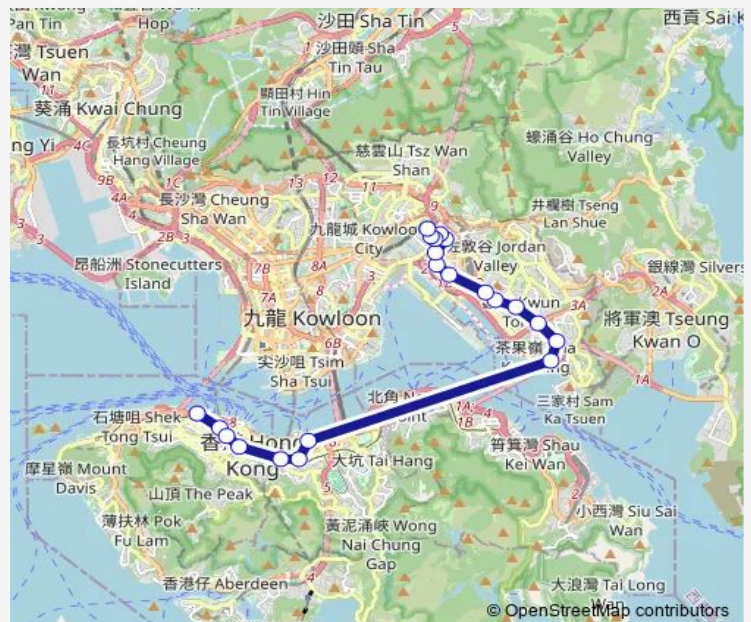

[Ctb] LAM WAH Street Playground, Wang Kwong Road → [Kmb+Ctb] LAM WAH Street Playground → Lam WAH Street Playground, Wang Kwong Road → [Kmb] LAM WAH Street Playground

[Ctb] Megabox, Sheung YEE Road → [Ctb] Sheung YEE Road → [Kmb+Ctb] Sheung YEE Road → Sheung YEE Road → [Kmb] Sheung YEE Road

[Kmb+Ctb] HAY Cheuk LAU → Hay Cheuk LAU Garden Estate, Ngau TAU KOK Road → [Kmb] HAY Cheuk Lau

[Kmb+Ctb] Millennium City → Millennium City, Kwun Tong Road → [Kmb] Millennium City

[Kmb+Ctb] Kwun Tong BBI - Kwun Tong Town Centre → Kwun Tong Town Centre, Kwun Tong Road → [Kmb] Kwun Tong BBI - Kwun Tong Town Centre

[Ctb] Kwun Tong Station → [Kmb+Ctb] Kwun Tong Station → Kwun Tong Station → [Kmb] Kwun Tong Station

Route schedule

[Ctb] KAI TAK (KAI Ching Estate) → [Kmb+Ctb] KAI TAK (KAI Ching Estate) → Kai TAK (KAI Ching Estate) → [Kmb] KAI TAK (KAI Ching Estate) — [Ctb] Central (Macau Ferry) → [Kmb+Ctb] Macau Ferry BUS Terminus → Central (Macau Ferry)

Monday	06:55-19:10
Tuesday	06:55-19:10
Wednesday	06:55-19:10
Thursday	06:55-19:10
Friday	06:55-19:10
Saturday	06:55-17:50
Sunday	—

Route info

Direction: [Ctb] KAI TAK (KAI Ching Estate) → [Kmb+Ctb] KAI TAK (KAI Ching Estate) → Kai TAK (KAI Ching Estate) → [Kmb] KAI TAK (KAI Ching Estate)

Stops: 20

Trip Duration: 0 hour 45 min